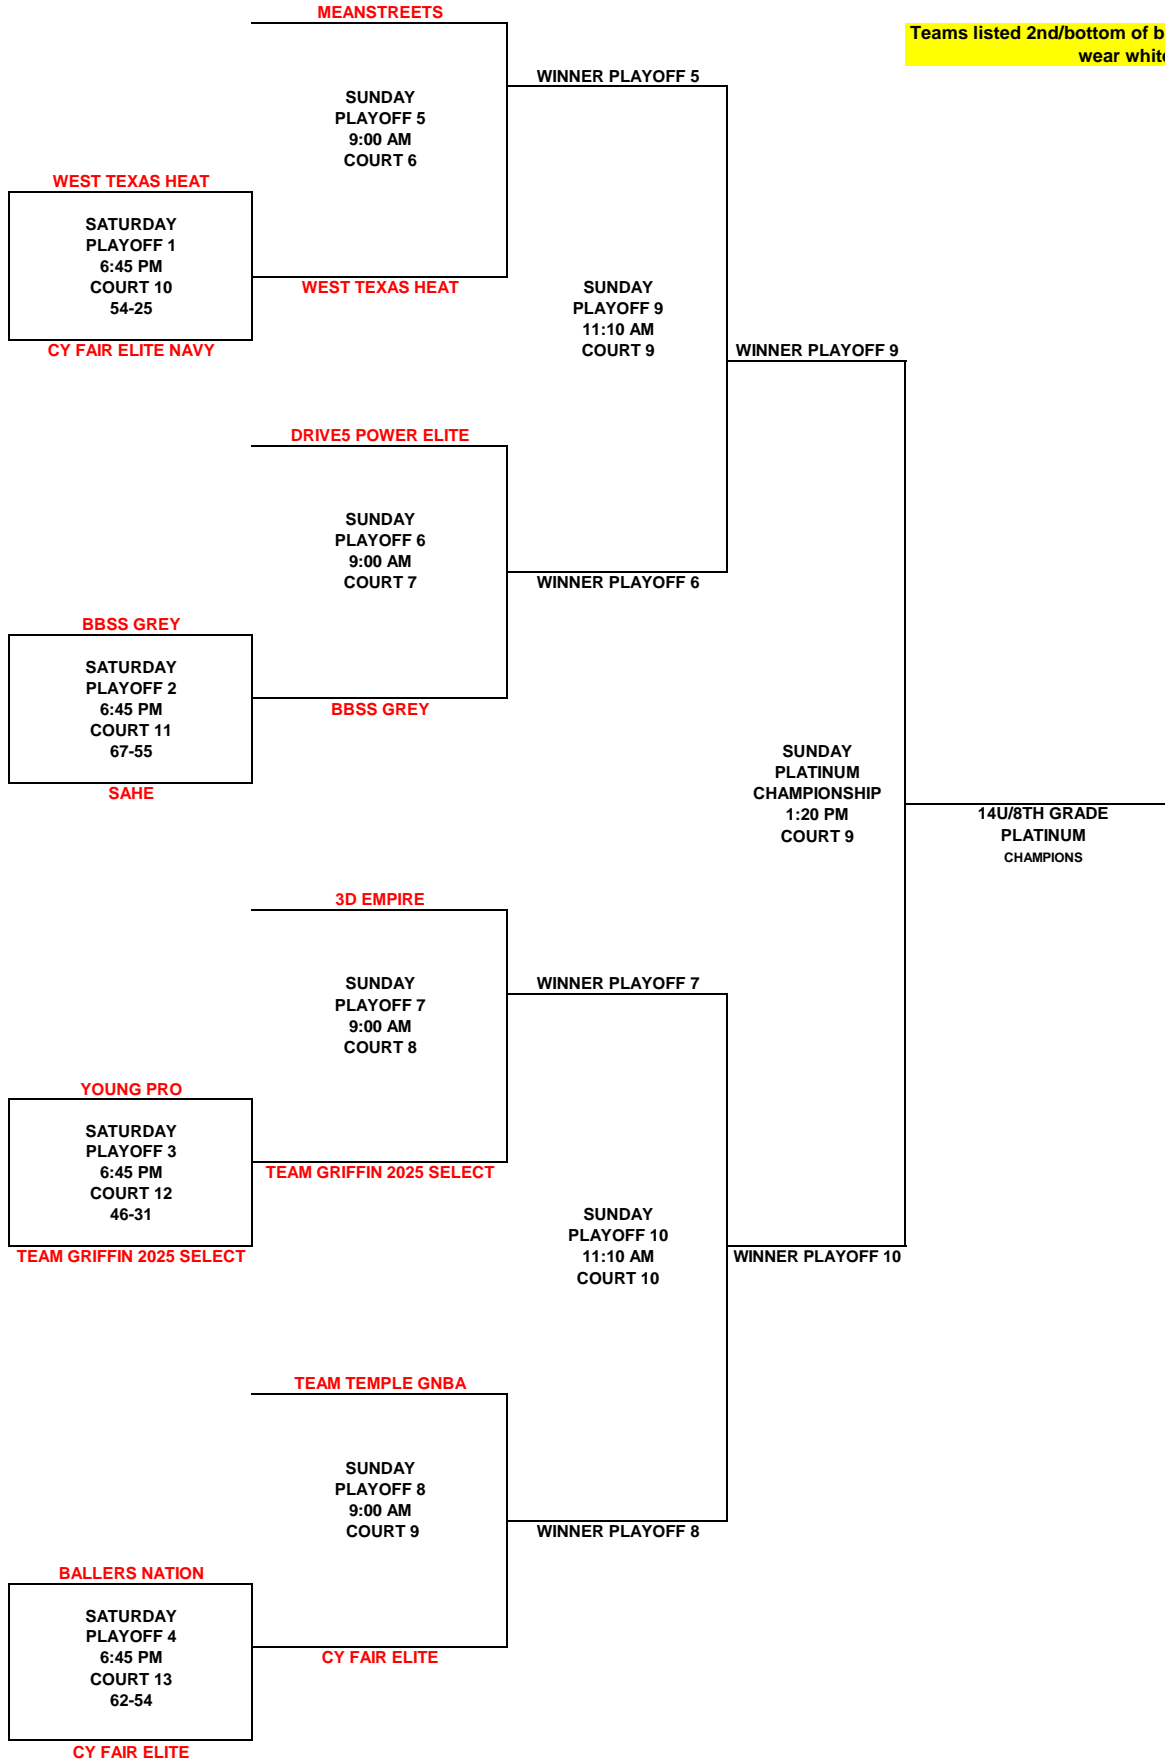

LONESTAR INVITATIONAL

MAY 21-23, 2021

14U/8TH GRADE PLATINUM DIVISION

Teams listed 2nd/bottom of bracket are the home team and wear white uniforms