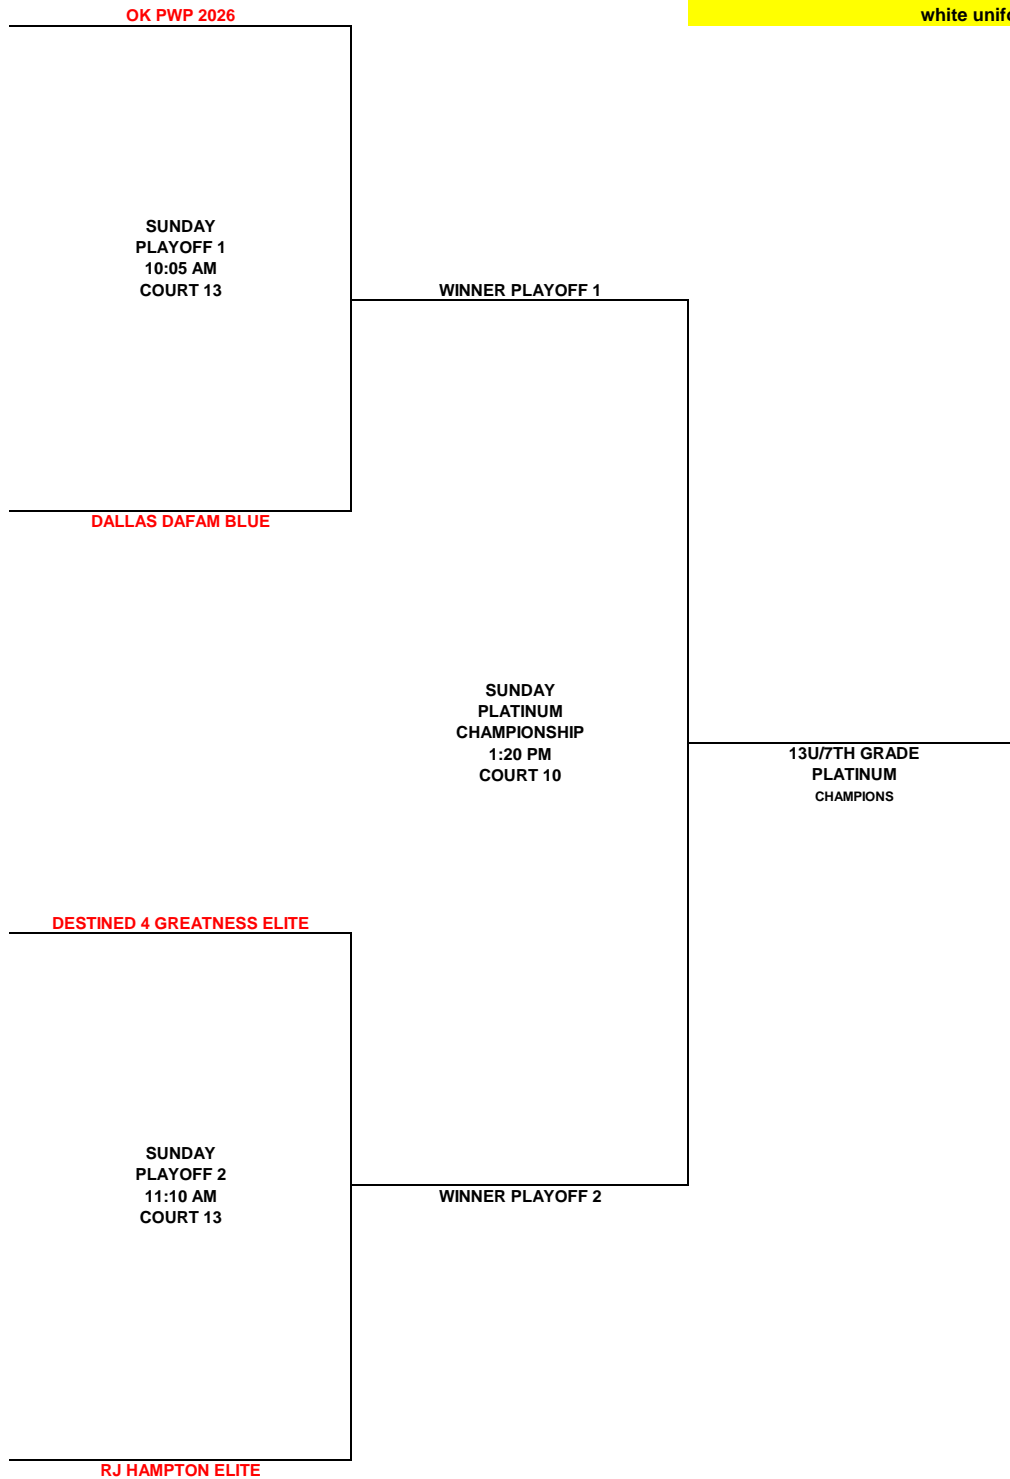

12U/6th	
13U/7th	
14U/8th	
15U/9th	
16U/10th	
17U/11th	

#NY2LALONESTAR2K21

TEAMS LISTED 2ND OR ON THE BOTTOM OF THE BRACKET ARE THE HOME TEAM & WEAR WHITE UNIFORMS

KAY BAILEY HUTCHISON CONVENTION CENTER DALLAS													
TIME	COURT #1	COURT #2	COURT #3	COURT #4	COURT #5	COURT #6	COURT #7	COURT #8	COURT #9	COURT #10	COURT #11	COURT #12	COURT #13
9:00 AM	16U B1 vs. B20	16U B3 vs. B18	16U B4 vs. B11	16U B5 vs. B12	16U B13 vs. B15	14U Playoff 5	14U Playoff 6	14U Playoff 7	14U Playoff 8	12U Playoff 1	12U Playoff 2	15U C3 vs. C4	15U C6 vs. C22
10:05 AM	17U A21 vs. A36	17U A30 vs. A44	16U B14 vs. B19	17U A6 vs. A28	16U B21 vs. B23	16U B27 vs. B32	16U B7 vs. B33	17U A10 vs. A43	15U C8 vs. C9	15U C13 vs. C14	15U C2 vs. C18	15U C17 vs. C15	13U Playoff 1
11:10 AM	17U A1 vs. A22	17U A24 vs. A29	16U B13 vs. B28	16U B17 vs. B22	16U B26 vs. B29	16U B16 vs. B24	16U B8 vs. B25	16U B6 vs. B30	14U Playoff 9	14U Playoff 10	12U Playoff 3	12U Playoff 4	13U Playoff 2
12:15 PM	17U A32 vs. A23	17U A19 vs. A26	17U A4 vs. A25	17U A5 vs. A45	17U A13 vs. A14	17U A18 vs. A12	17U A37 vs. A40	17U A11 vs. A39	15U C19 vs. C16	15U C1 vs. C10	15U C5 vs. C21	15U C7 vs. C11	15U C20 vs. C23
1:20 PM	17U A3 vs. A27	17U A7 vs. A42	17U A15 vs. A20	17U A16 vs. A31	17U A17 vs. A41	17U A33 vs. A46	17U A34 vs. A38	16U B10 vs. B31	14U Champ	13U Champ	15U C12 vs. C14	12U Champ	

12U/6th	
13U/7th	
14U/8th	
15U/9th	
16U/10th	
17U/11th	

#NY2LALONESTAR2K21

LONESTAR INVITATIONAL

MAY 21-23, 2021

14U/8TH GRADE PLATINUM DIVISION

Teams listed 2nd/bottom of bracket are the home team and wear white uniforms

LONESTAR INVITATIONAL

MAY 21-23, 2021

13U/7TH GRADE PLATINUM DIVISION

Teams listed 2nd/bottom of bracket are the home team and wear white uniforms

LONESTAR INVITATIONAL

MAY 21-23, 2021

12U/6TH GRADE PLATINUM BRACKET