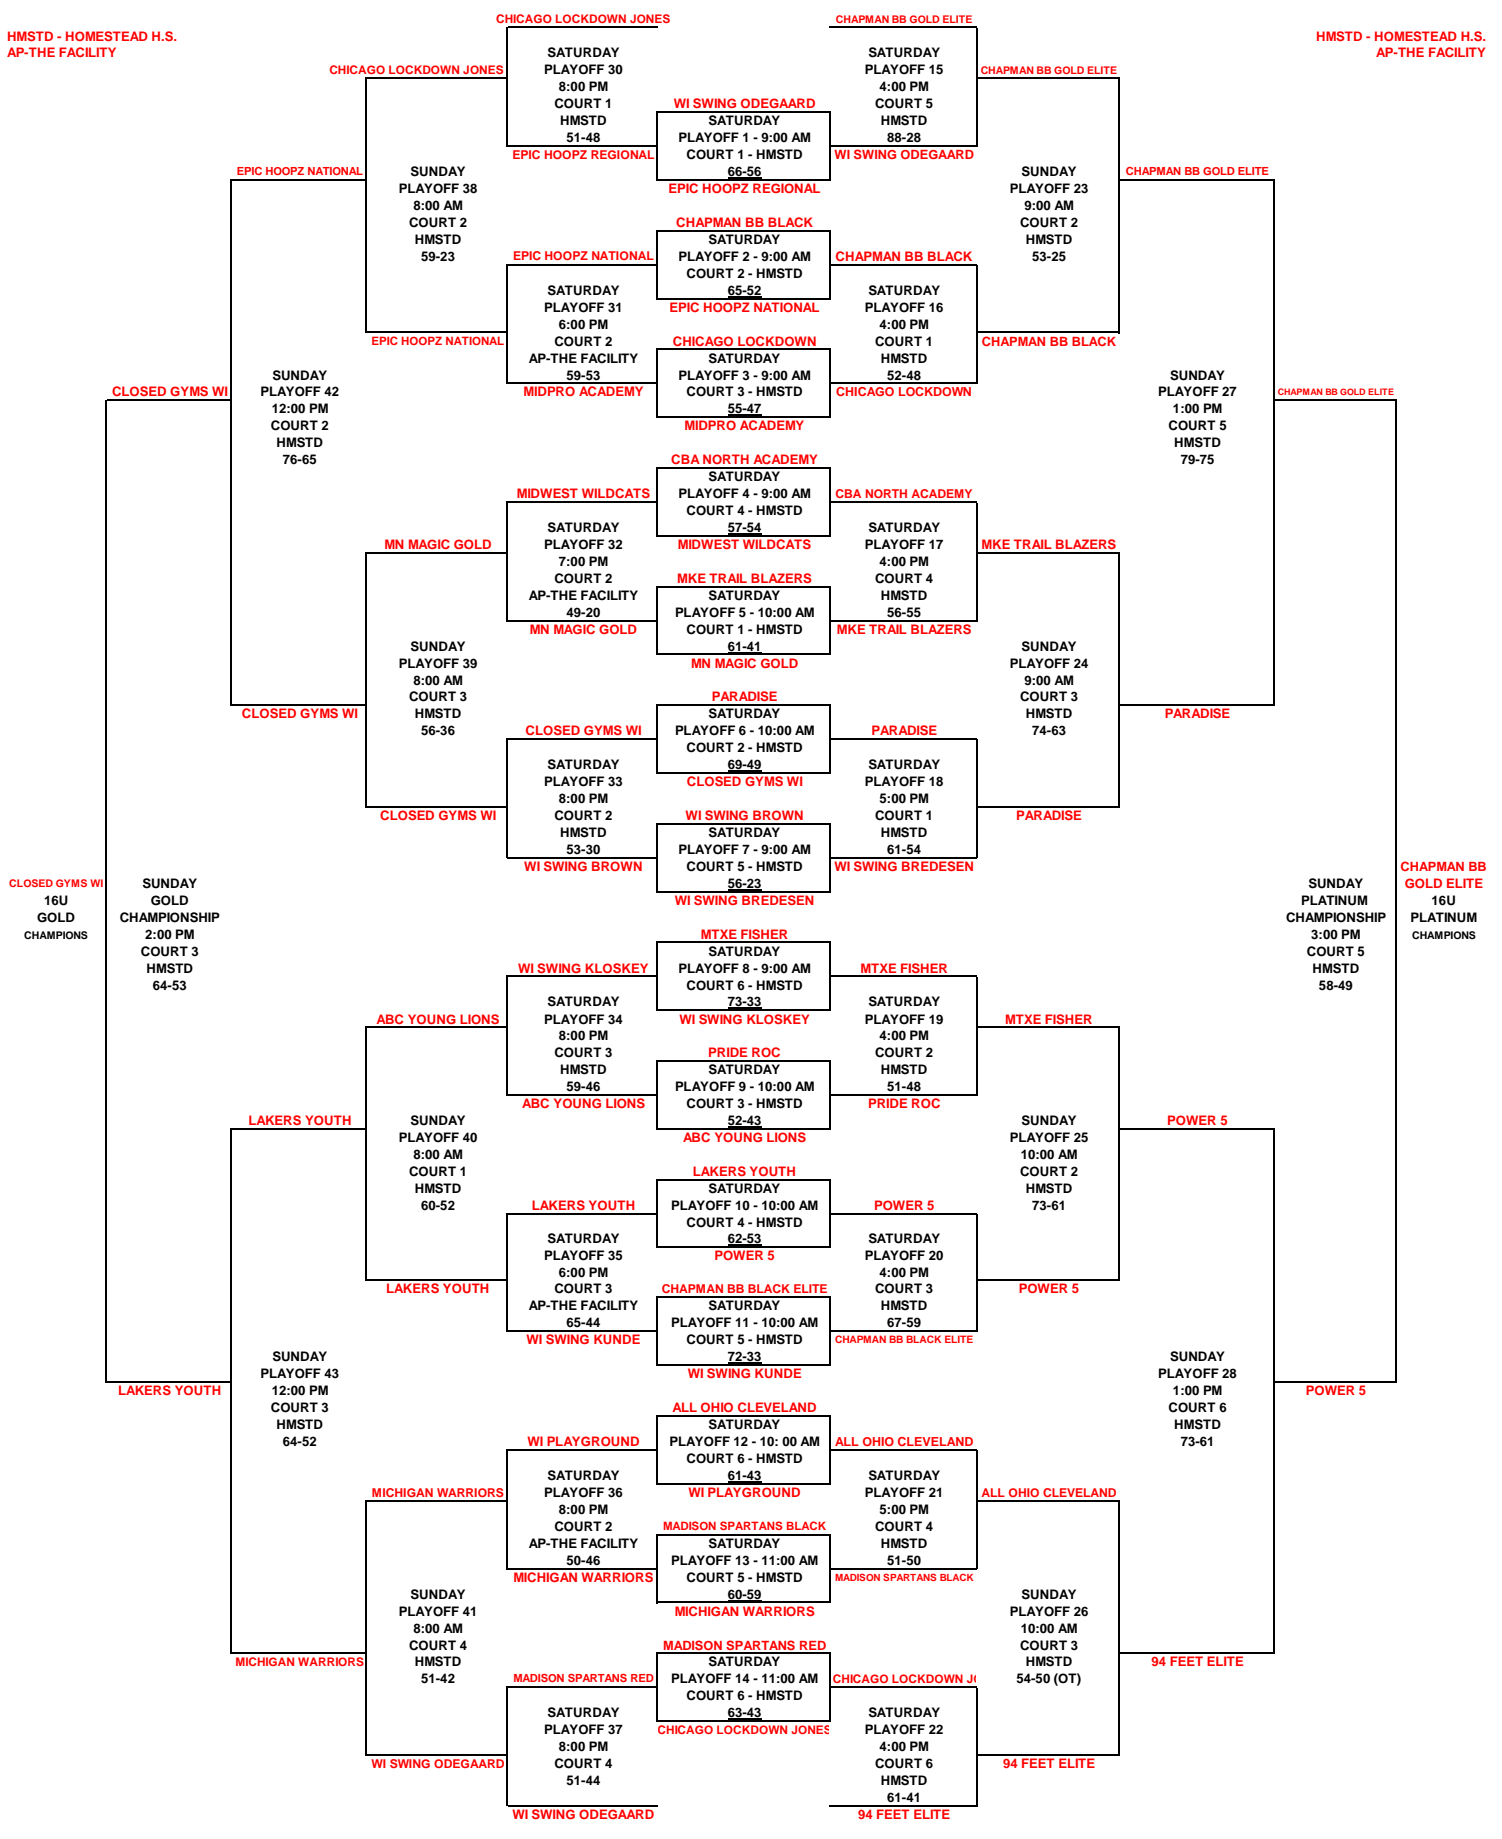

16U GOLD BRACKET

MAY 20-22, 2022

16U PLATINUM BRACKET

HMSTD - HOMESTEAD H.S.
AP-THE FACILITY

HMSTD - HOMESTEAD H.S.
AP-THE FACILITY