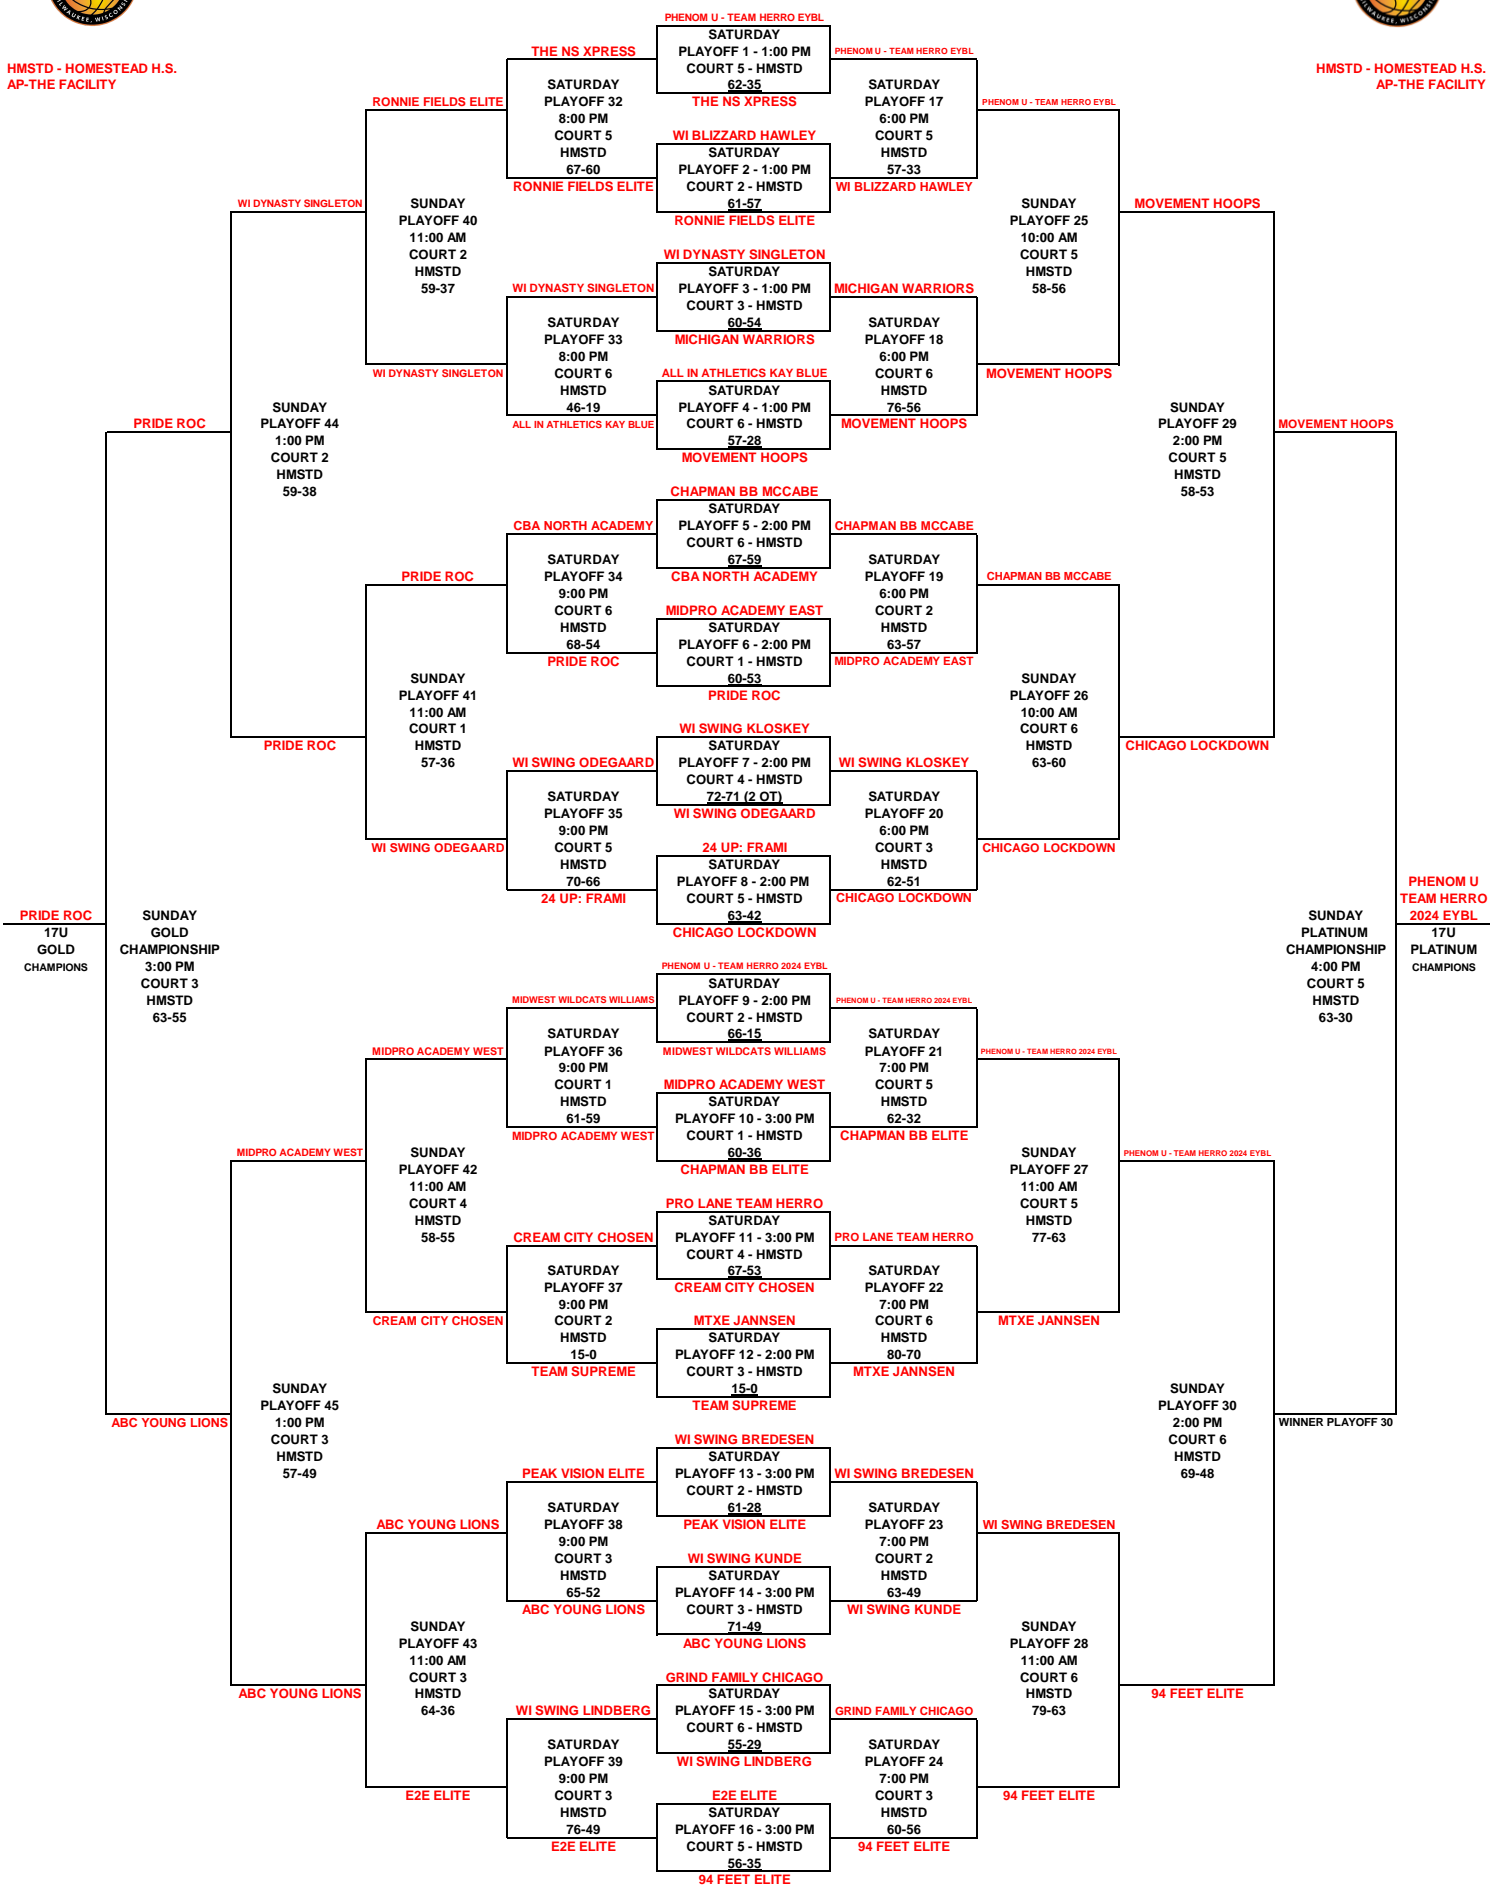

17U GOLD BRACKET

MAY 20-22, 2022

17U PLATINUM BRACKET

HMSTD - HOMESTEAD H.S.
AP-THE FACILITY

HMSTD - HOMESTEAD H.S.
AP-THE FACILITY