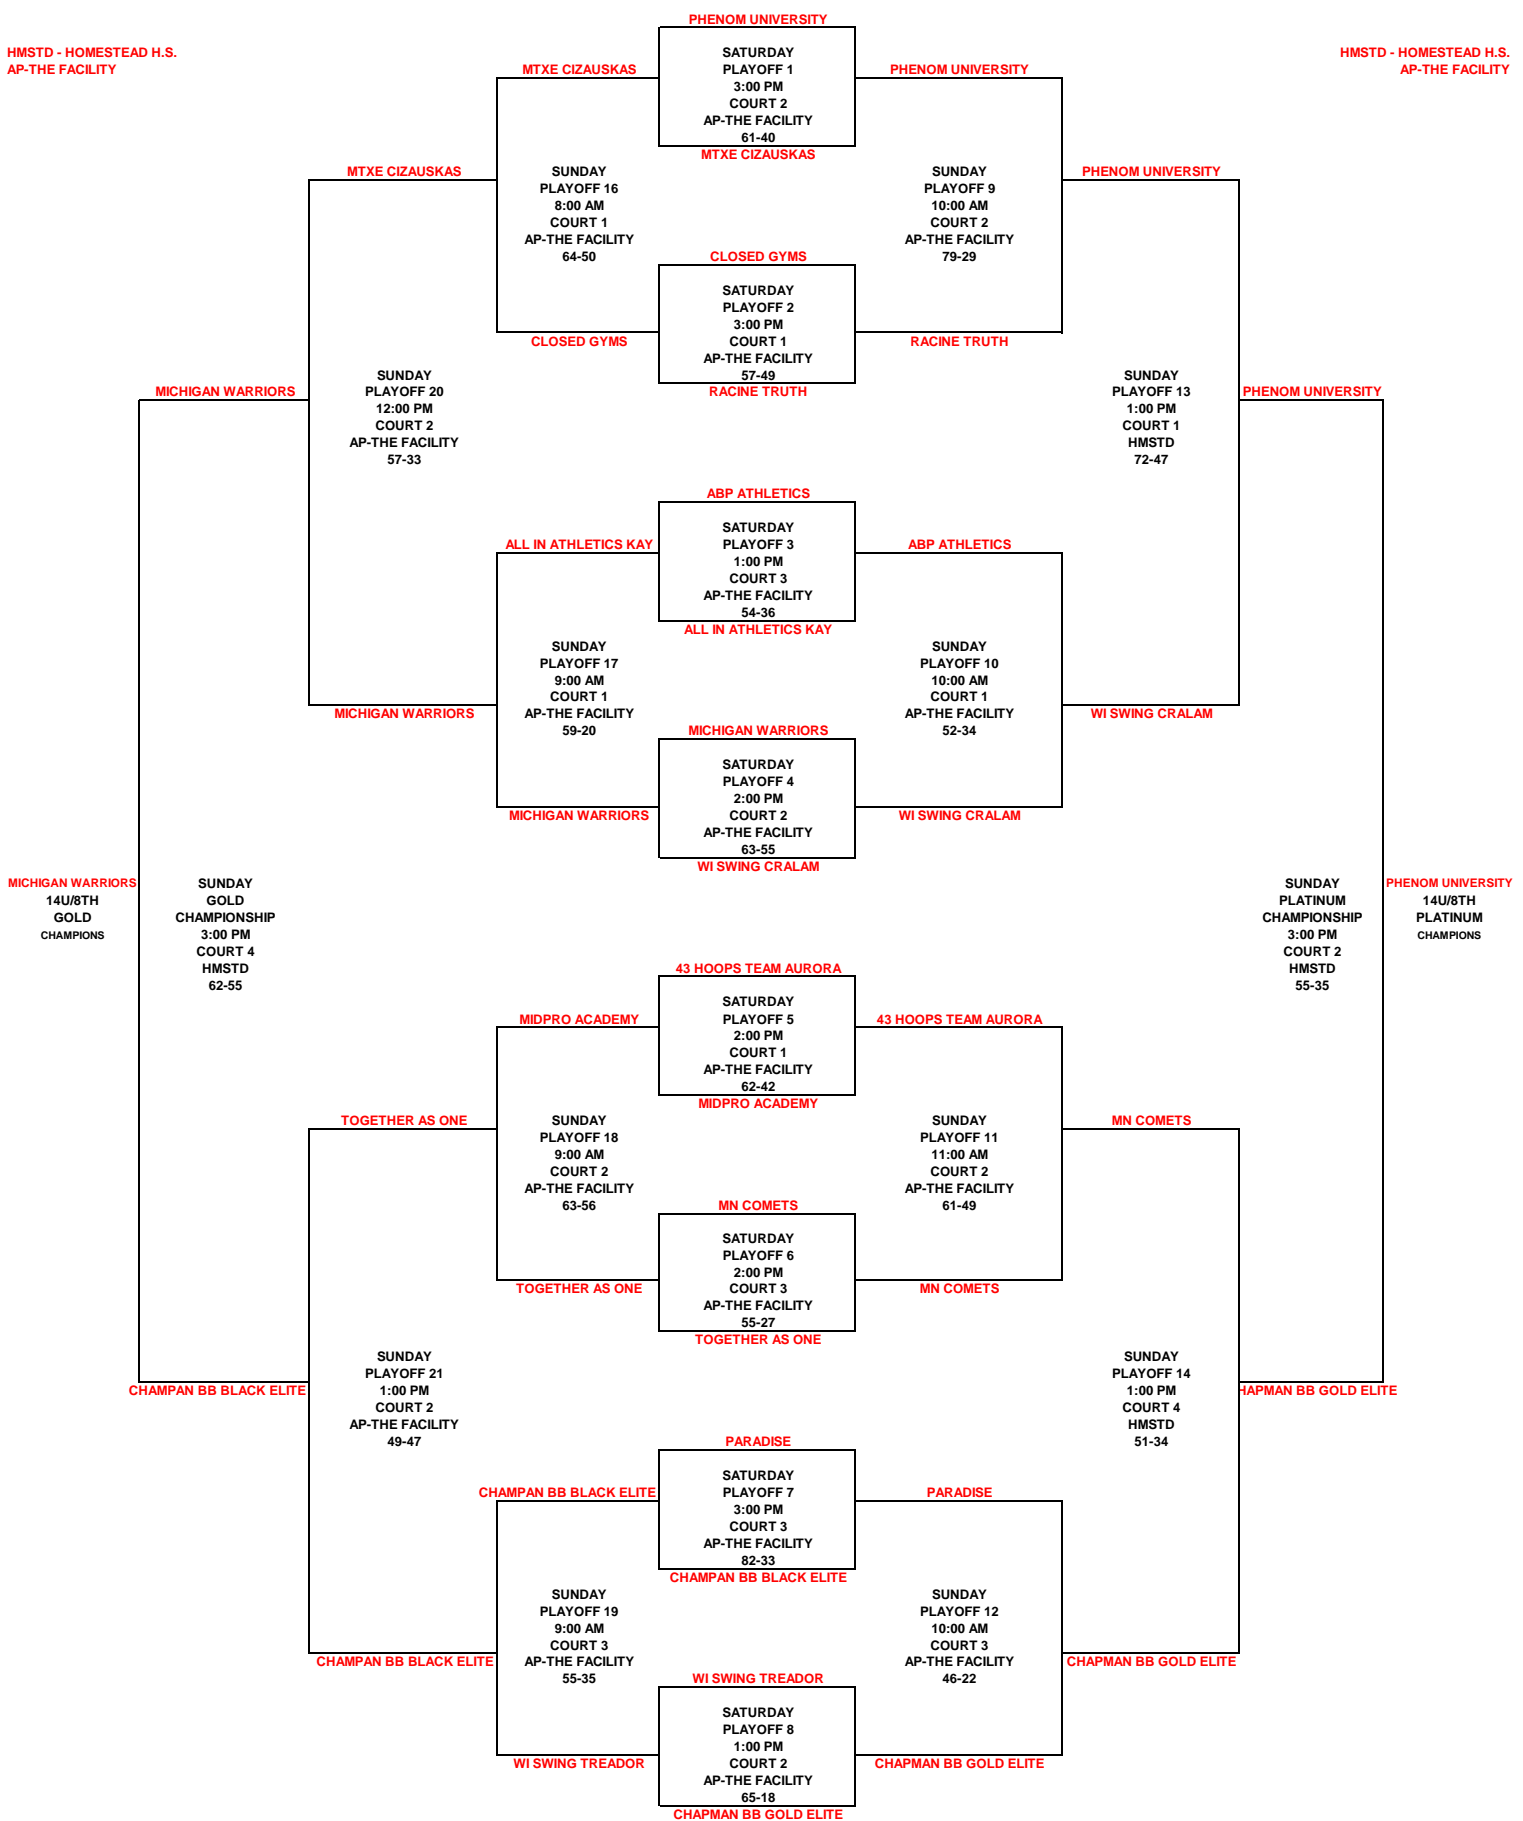

SOCIAL/WEB:

NY2LASPORTS.COM
[@NY2LASPORTSLIVE](https://twitter.com/NY2LASPORTSLIVE)
[#NY2LAINVITE2K22](https://twitter.com/NY2LAINVITE2K22)

HMSTD - HOMESTEAD H.S.
AP-THE FACILITY

HMSTD - HOMESTEAD H.S.
AP-THE FACILITY