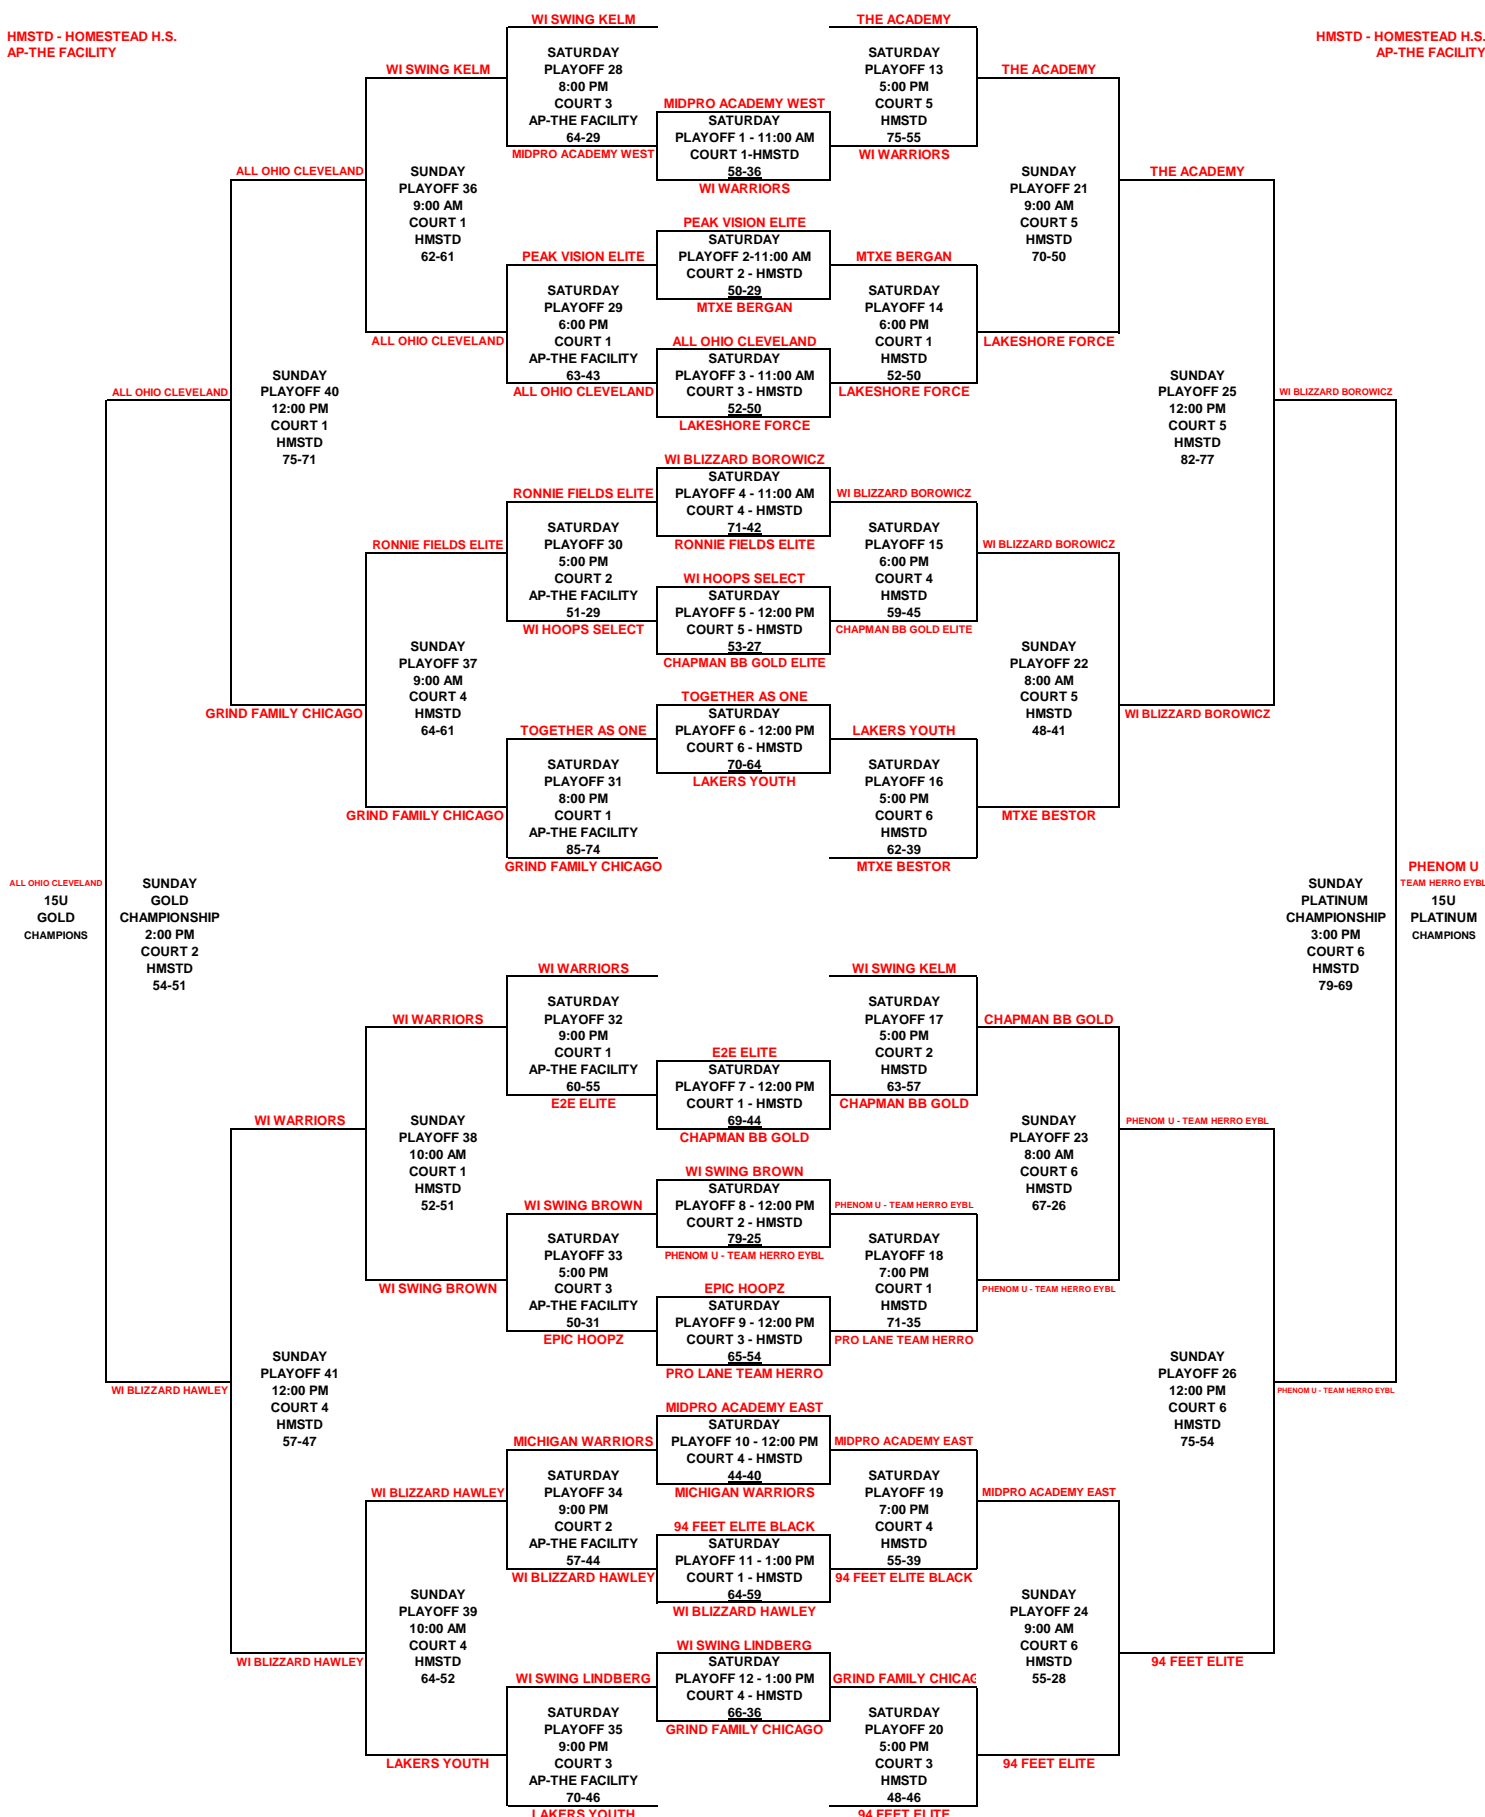

15U GOLD BRACKET

MAY 20-22, 2022

15U PLATINUM BRACKET

HMSTD - HOMESTEAD H.S.
AP-THE FACILITY

HMSTD - HOMESTEAD H.S.
AP-THE FACILITY