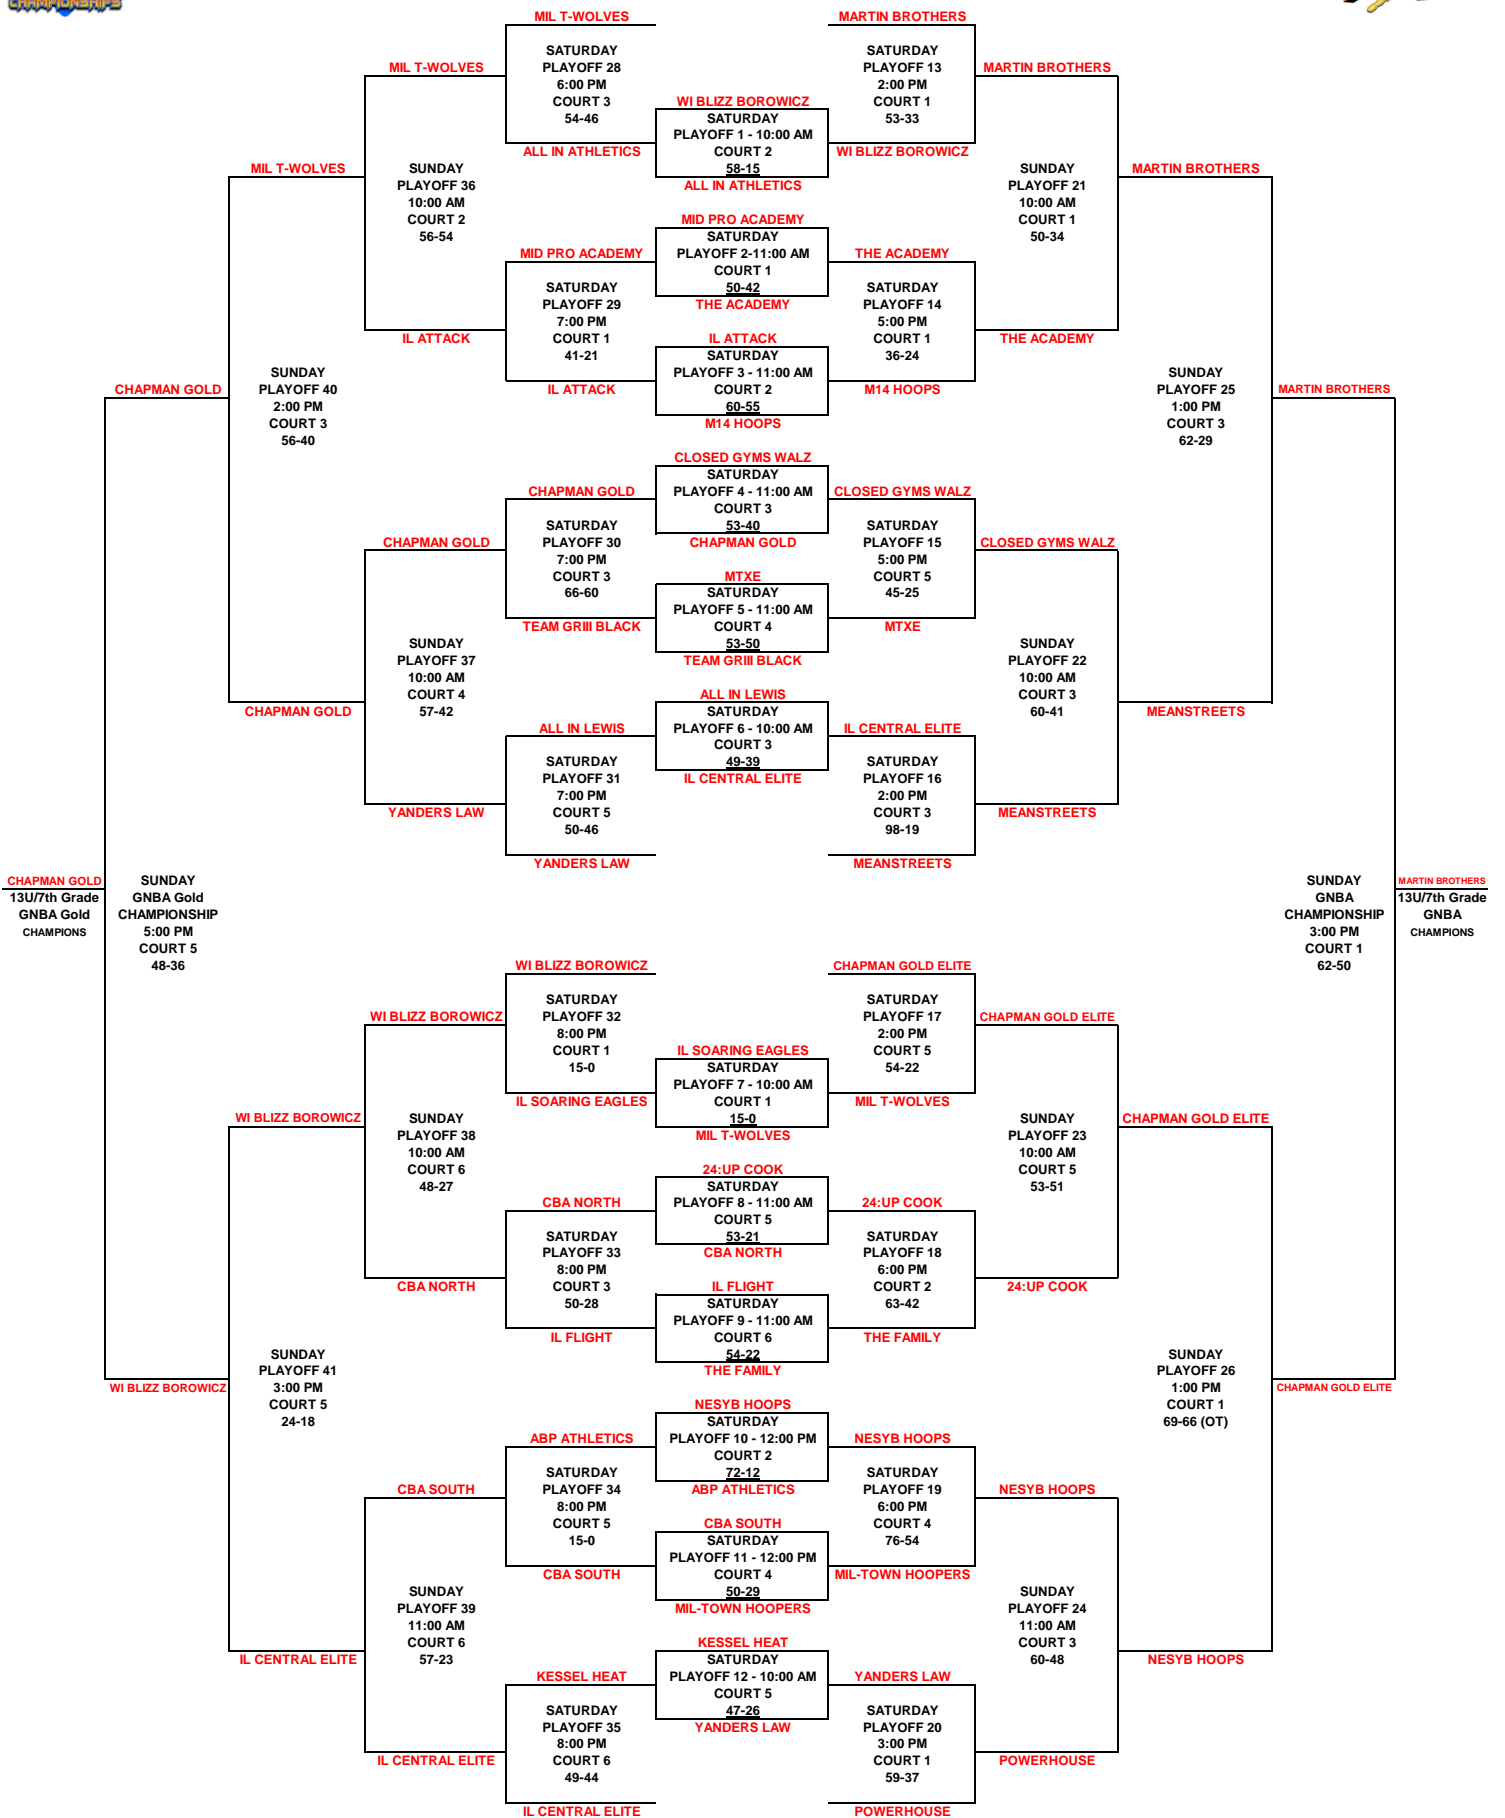

GENERATION NEXT ASSOCIATION CHAMPIONSHIPS

13U/7th Grade GNBA Gold Bracket

JUNE 3-5, 2022

13U/7th Grade GNBA Platinum Bracket