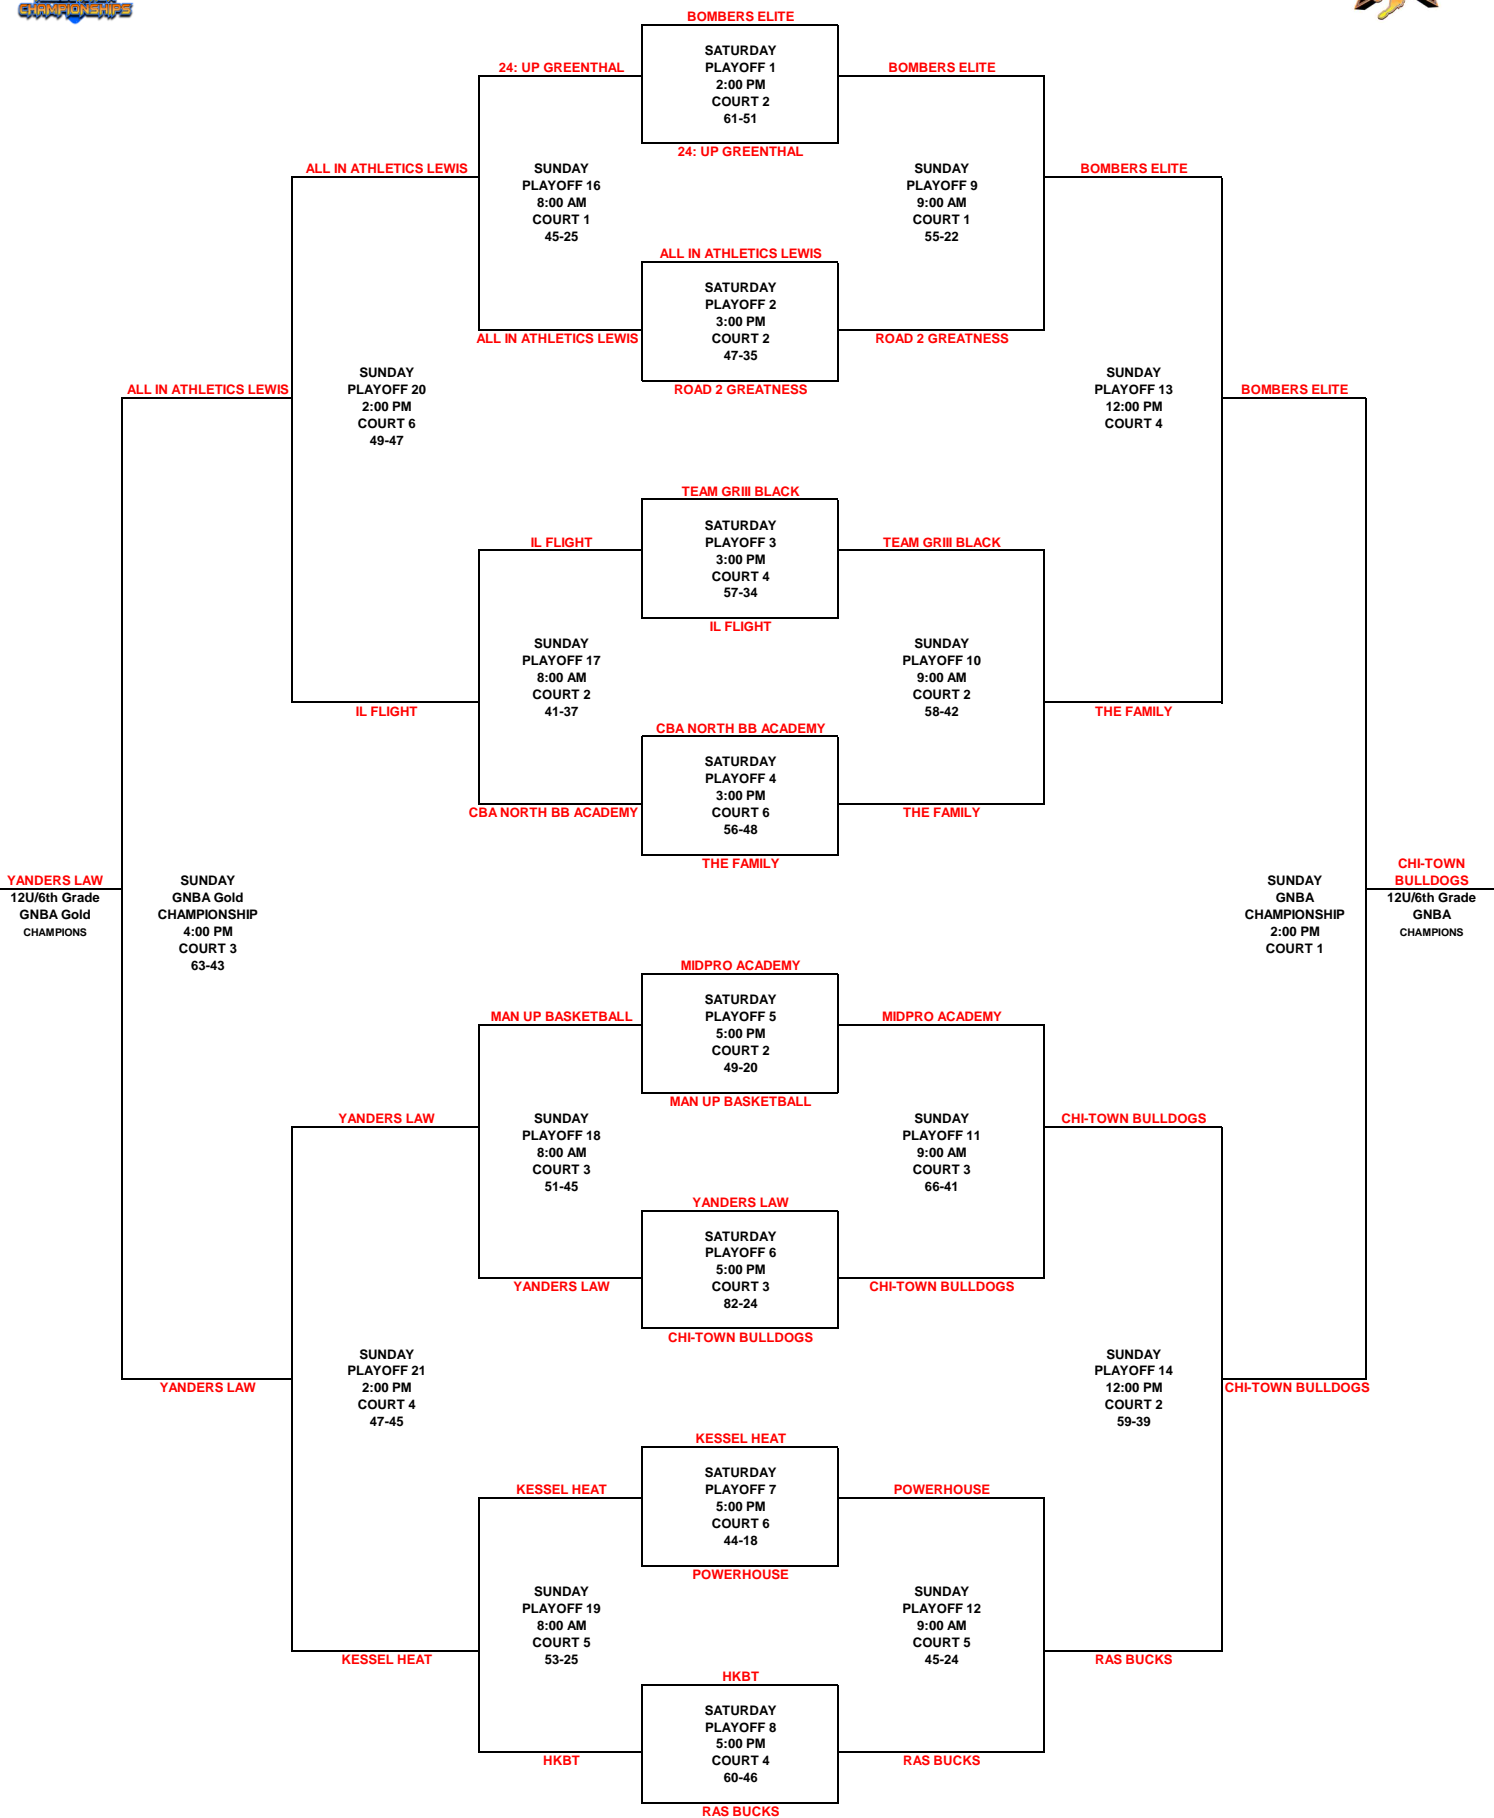

**GENERATION NEXT ASSOCIATION CHAMPIONSHIPS**  
**12U/6th Grade GNBA Gold Bracket**      **JUNE 3-5, 2022**      **12U/6th Grade GNBA Platinum Bracket**