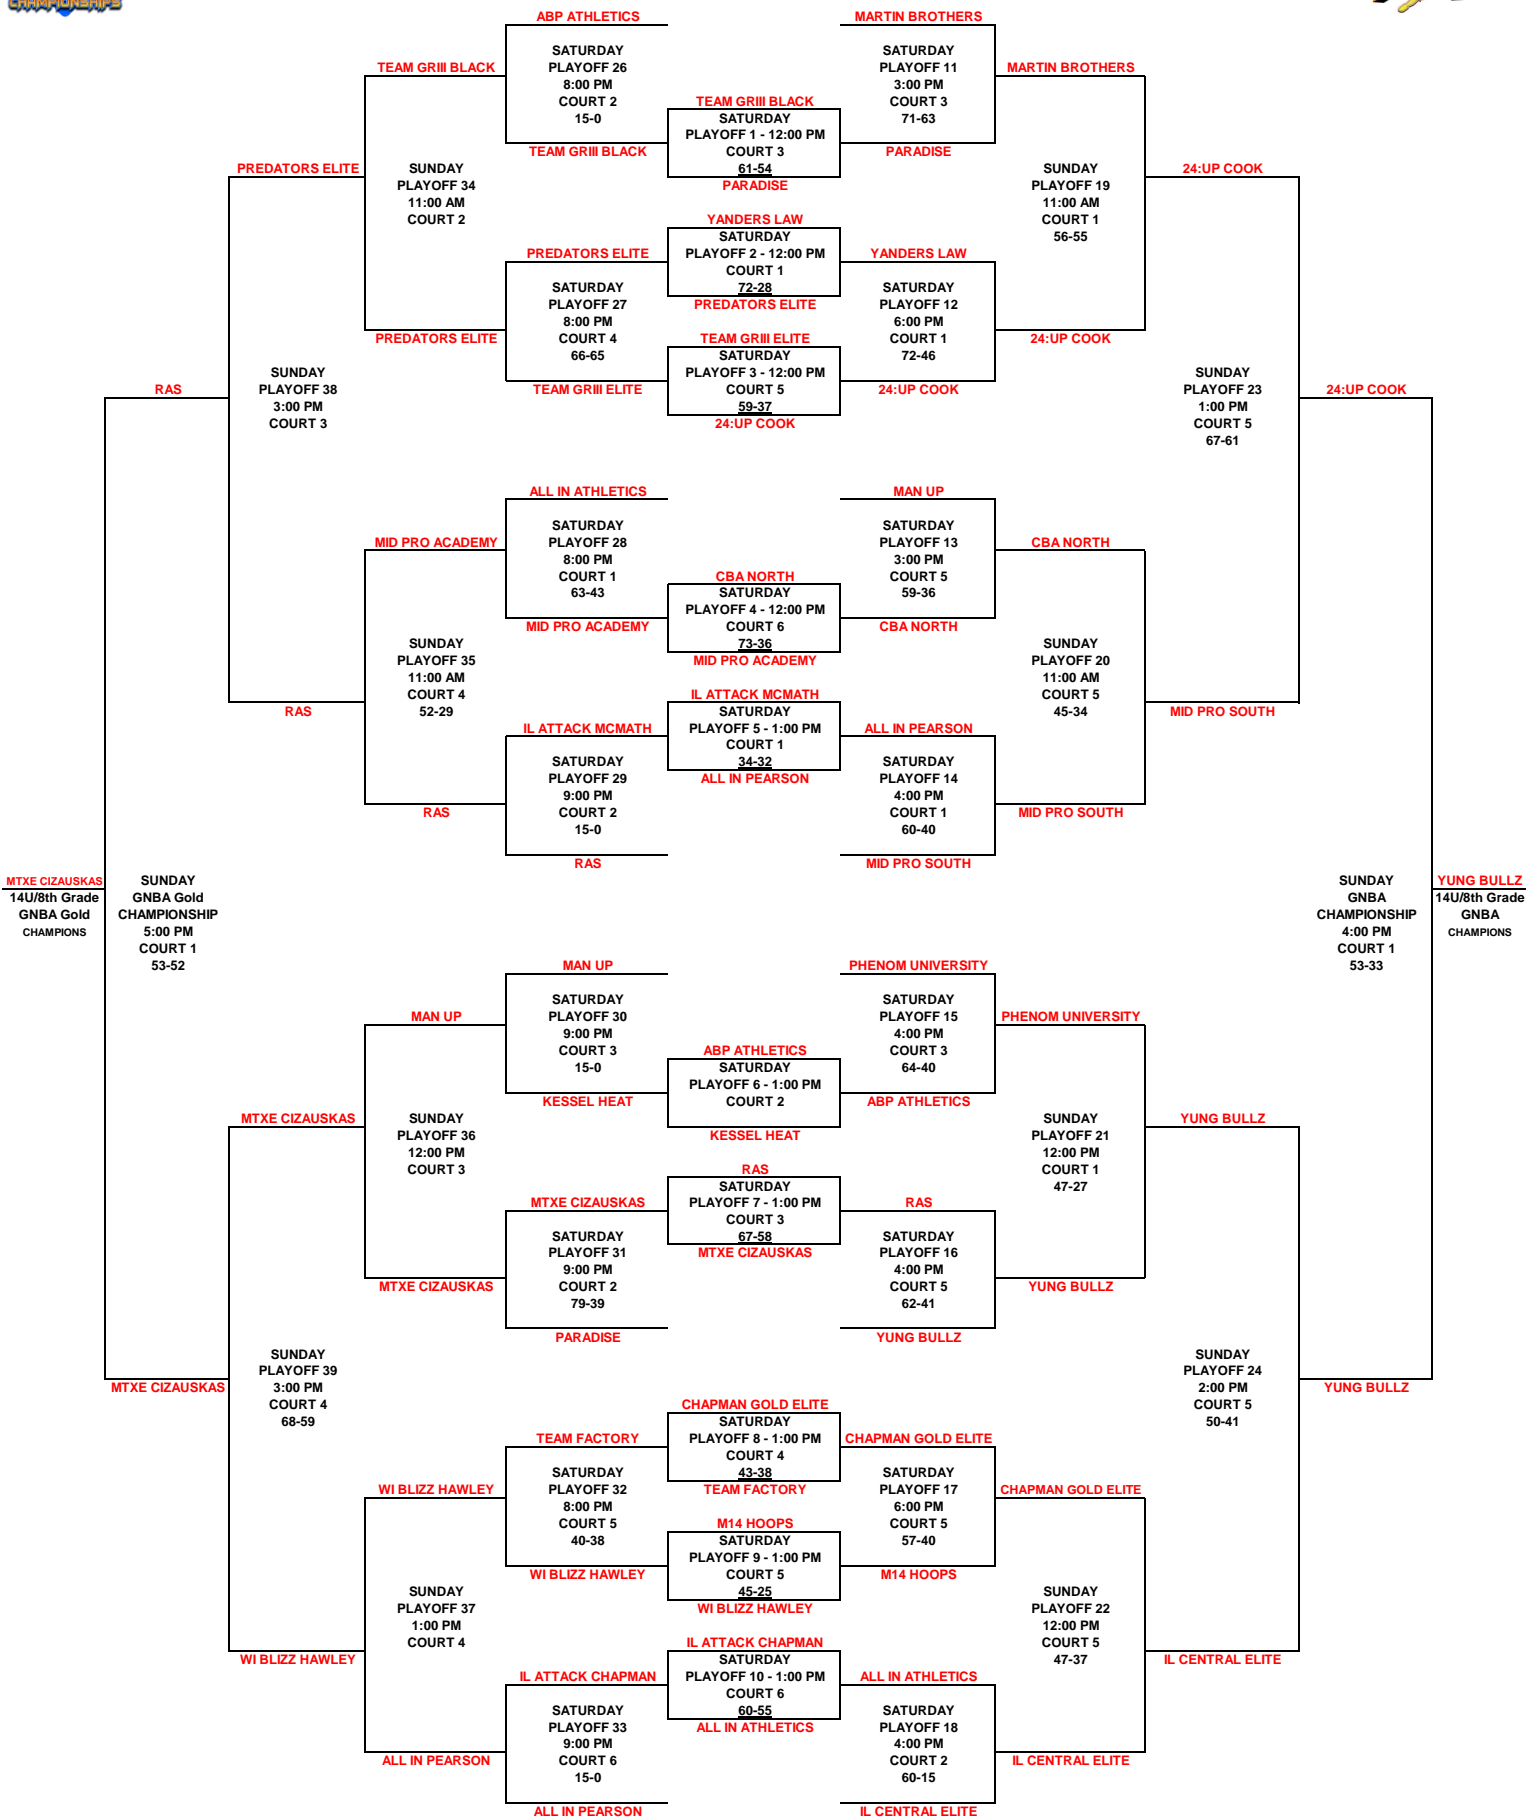

GENERATION NEXT ASSOCIATION CHAMPIONSHIPS

14U/8th Grade GNBA Gold Bracket

JUNE 3-5, 2022

14U/8th Grade GNBA Platinum Bracket