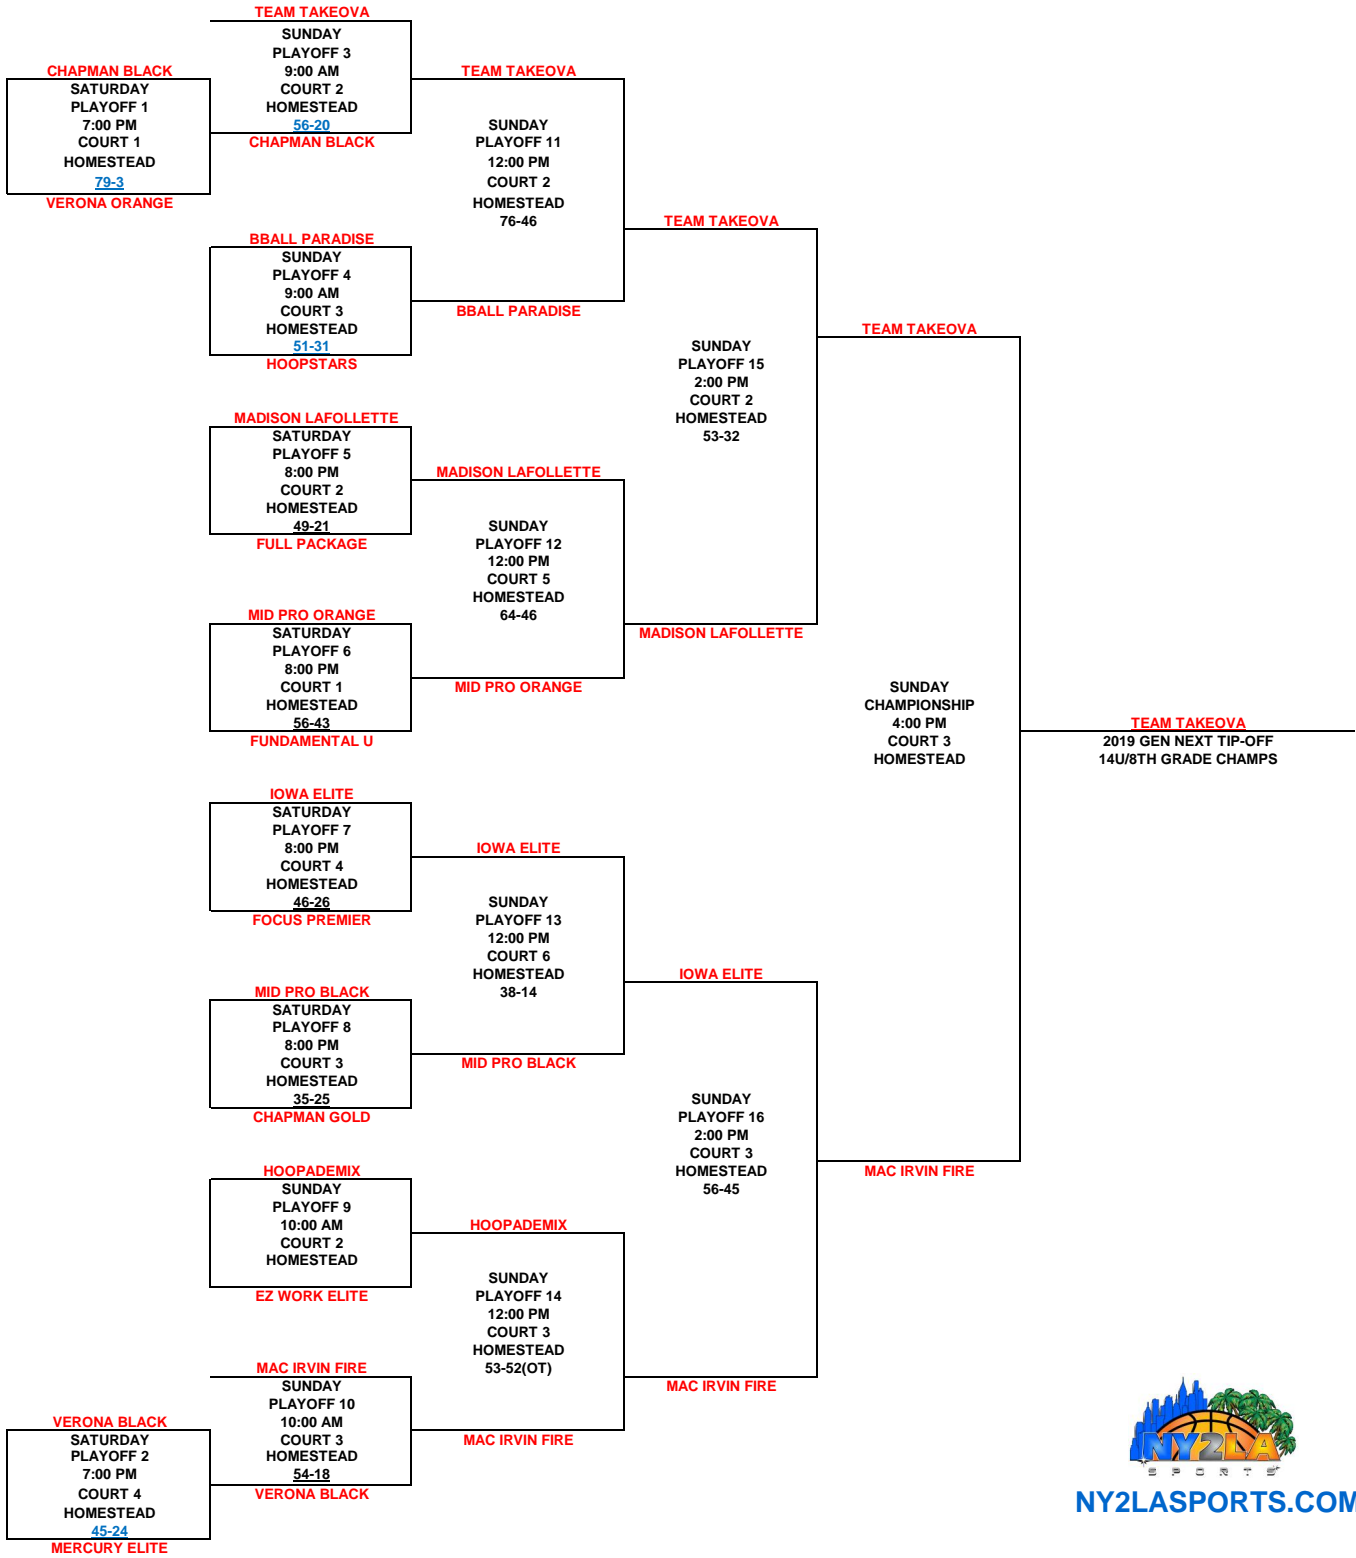

GENERATION NEXT TIP-OFF

NOVEMBER 16-17, 2019
14U/8TH GRADE BRACKET

NY2LASPORTS.COM