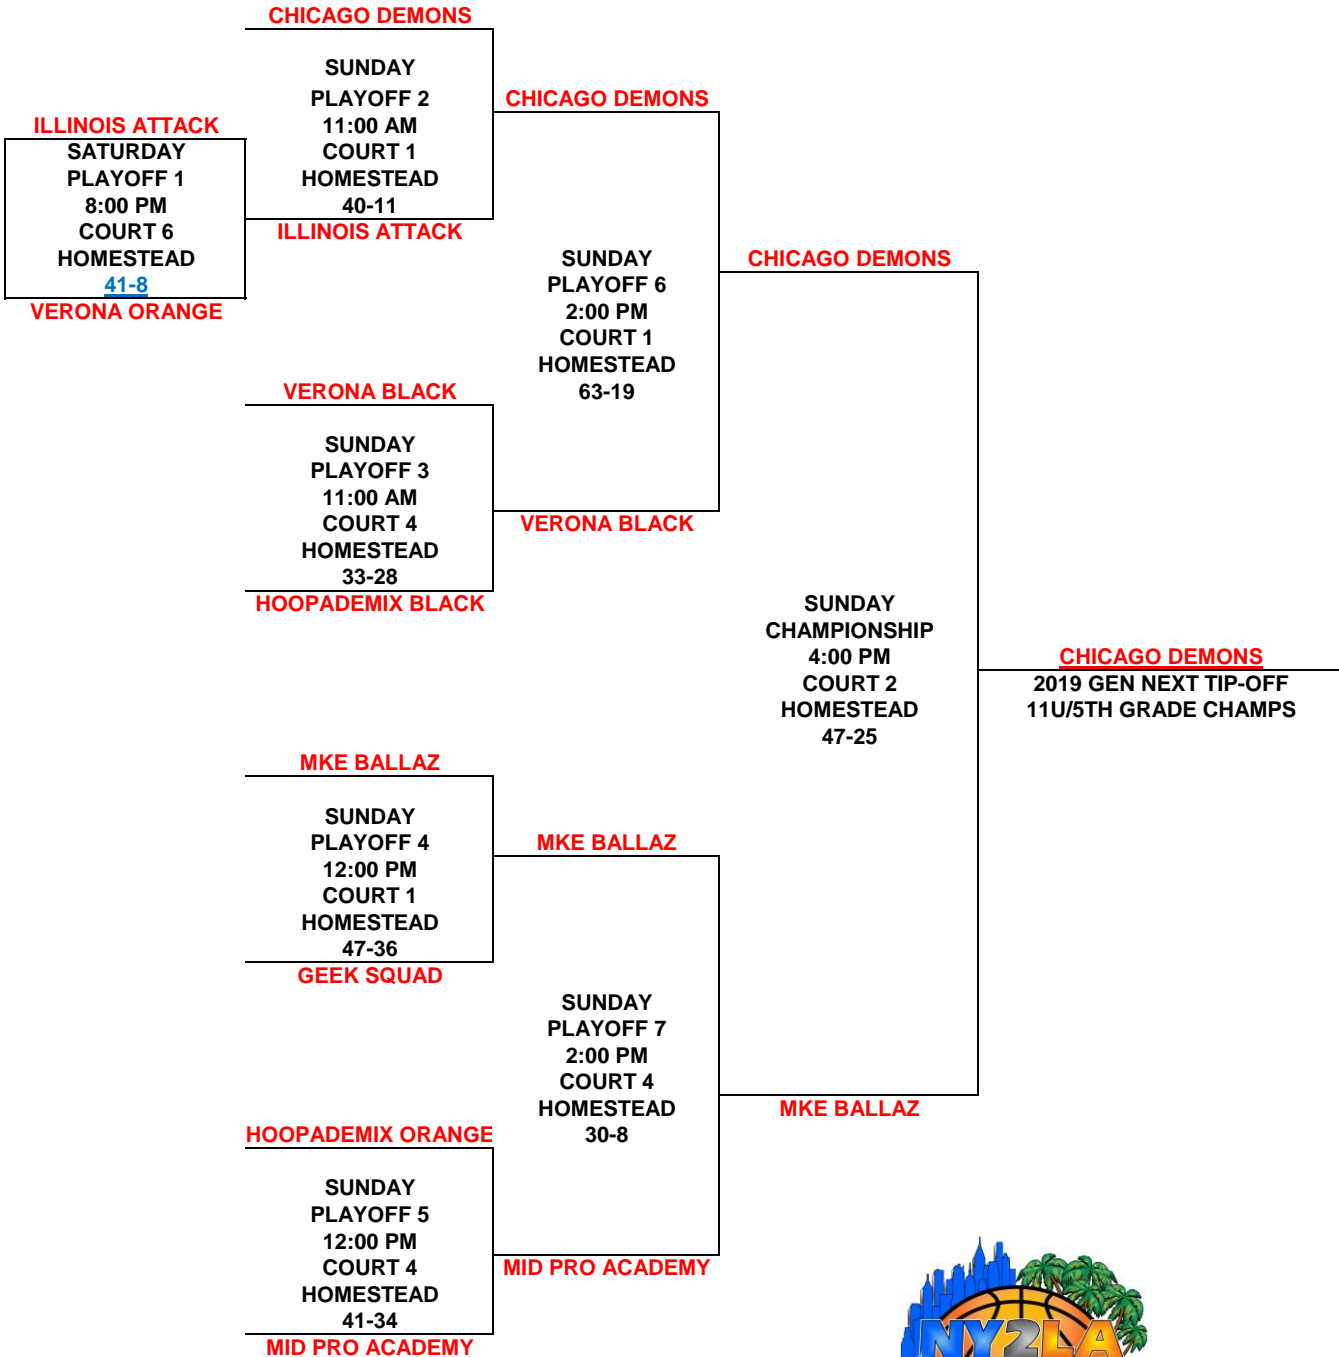

GENERATION NEXT TIP-OFF

NOVEMBER 16-17, 2019

14U/8TH GRADE POOL KEY

POOL A		+/- 1	+/- 2	+/- =
1	Team Takeova Elite	+15	+15	+30
2	Mid-Pro Academy Black	+15	-15	0
3	EZ Work Elite	-15	-15	-30

POOL B		+/- 1	+/- 2	+/- =
1	Mac Irvin Fire	+15	+15	+30
2	Madison LaFollette	+15	-15	0
3	Hoopstars	-15	-15	-30

POOL C		+/- 1	+/- 2	+/- =
1	Fundamental U	+6	-4	+2
2	Iowa Elite	+4	+4	+8
3	Chapman Basketball Black	-4	-6	-10

POOL D		+/- 1	+/- 2	+/- =
1	Mid-Pro Academy Orange	+15	+15	+30
2	Focus Premier	+1	-15	-14
3	Verona Wildcats Black	-1	-15	-16

POOL E		+/- 1	+/- 2	+/- =
1	Mercury Elite	-15	-15	-30
2	Basketball Paradise	+1	+15	+16
3	Chapman Basketball Gold	-1	+15	+14

POOL F		+/- 1	+/- 2	+/- =
1	Full Package	+15	-11	+4
2	Hoopademix	+15	+11	+26
3	Verona Wildcats Orange	-15	-15	-30

14U POOL KEY	
(All teams advance to playoffs)	
A1	Team Takeova Elite
A2	Mid-Pro Academy Black
A3	EZ Work Elite
B1	Mac Irvin Fire
B2	Madison LaFollette
B3	Hoopstars
C1	Fundamental U
C2	Iowa Elite
C3	Chapman Basketball Black
D1	Mid-Pro Academy Orange
D2	Focus Premier
D3	Verona Wildcats Black
E1	Mercury Elite
E2	Basketball Paradise
E3	Chapman Basketball Gold
F1	Full Package
F2	Hoopademix
F3	Verona Wildcats Orange

GENERATION NEXT TIP-OFF

NOVEMBER 16-17, 2019
11U/5TH GRADE BRACKET