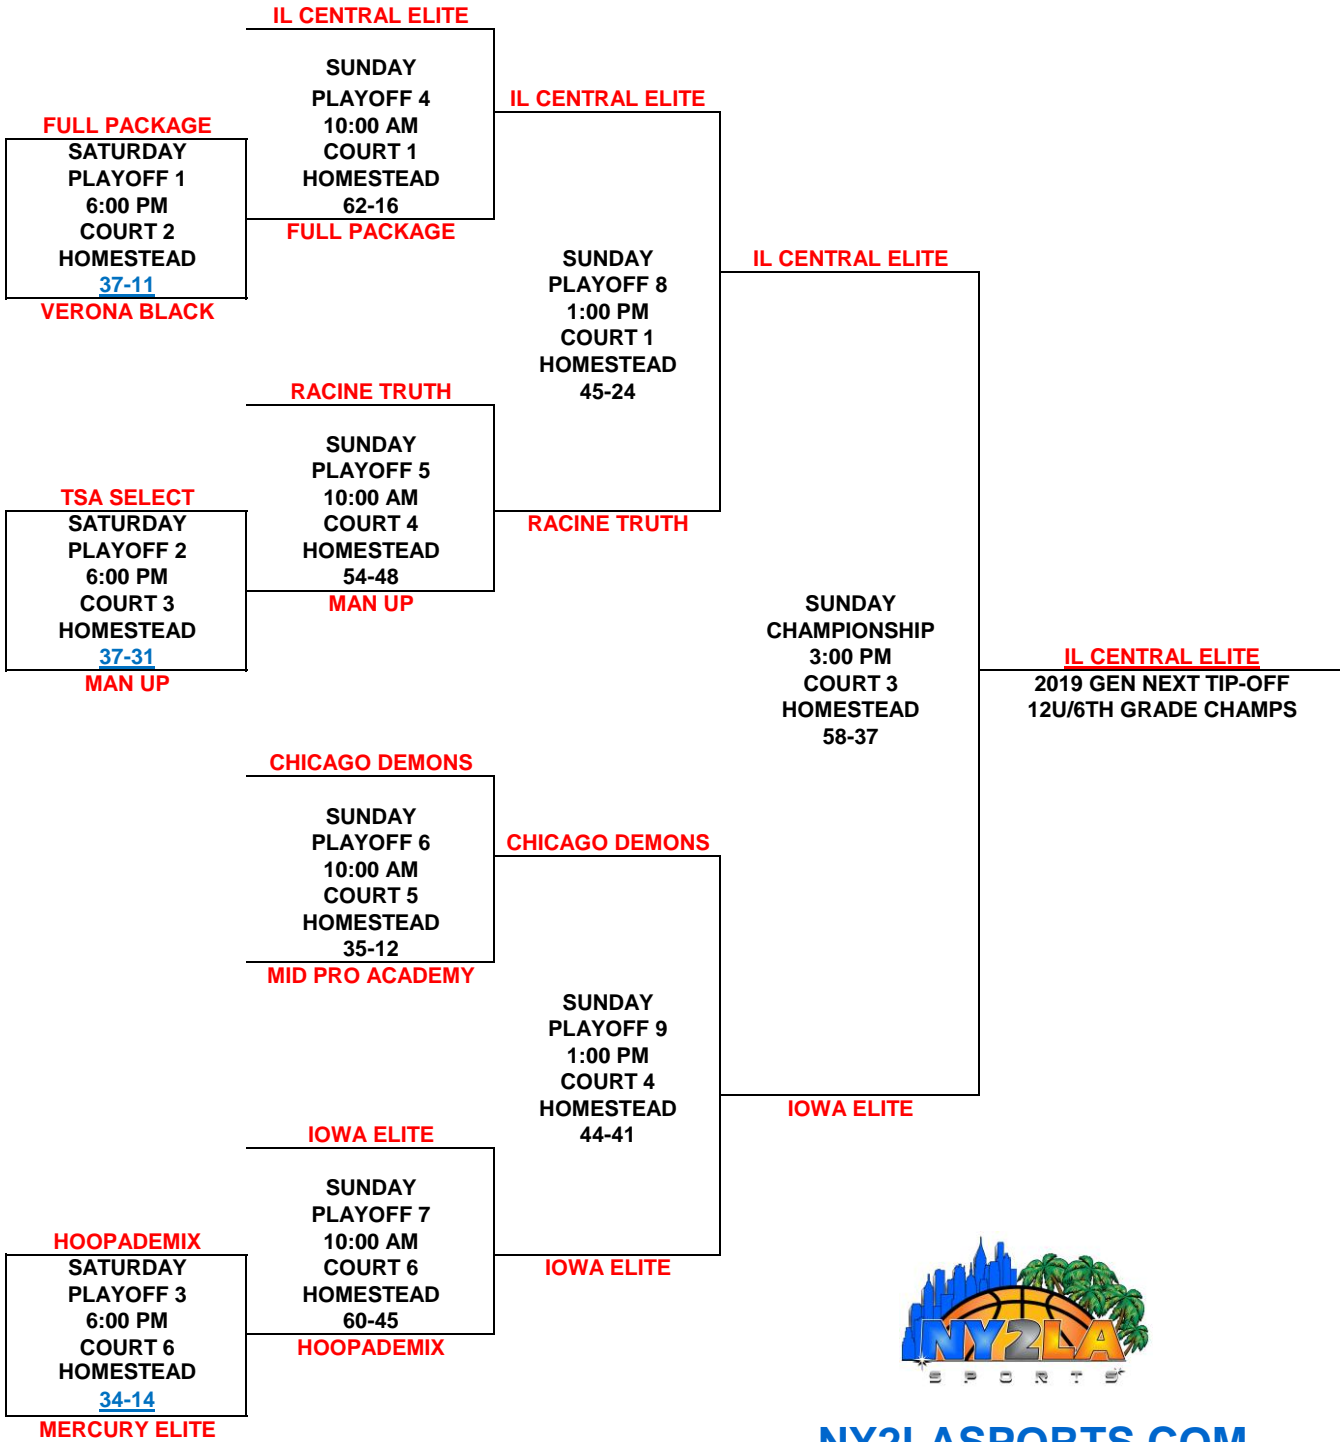

GENERATION NEXT TIP-OFF

NOVEMBER 16-17, 2019
12U/6TH GRADE BRACKET

NY2LASPORTS.COM