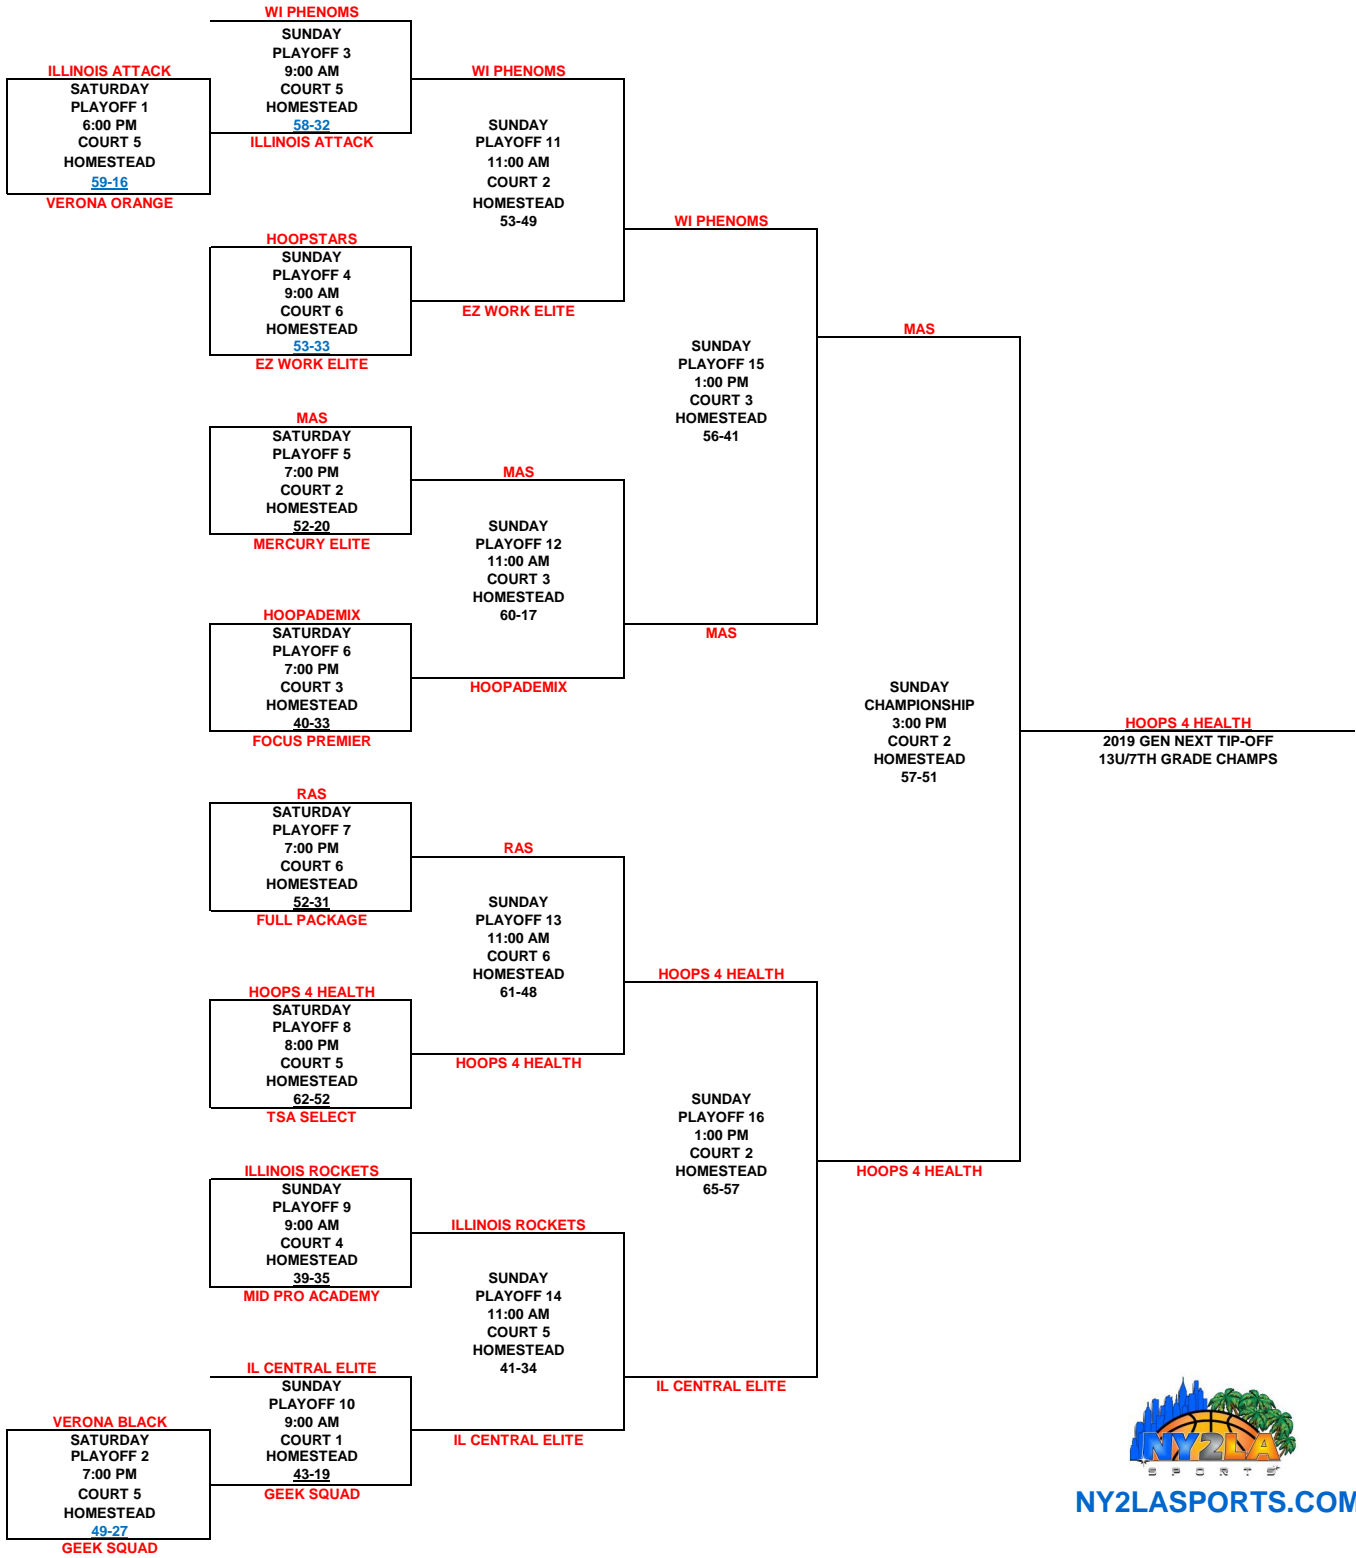

# GENERATION NEXT TIP-OFF

NOVEMBER 16-17, 2019  
12U/6TH GRADE BRACKET

[NY2LASPORTS.COM](http://NY2LASPORTS.COM)

GENERATION NEXT TIP-OFF

NOVEMBER 16-17, 2019  
13U/7TH GRADE BRACKET

NY2LASPORTS.COM

GENERATION NEXT TIP-OFF