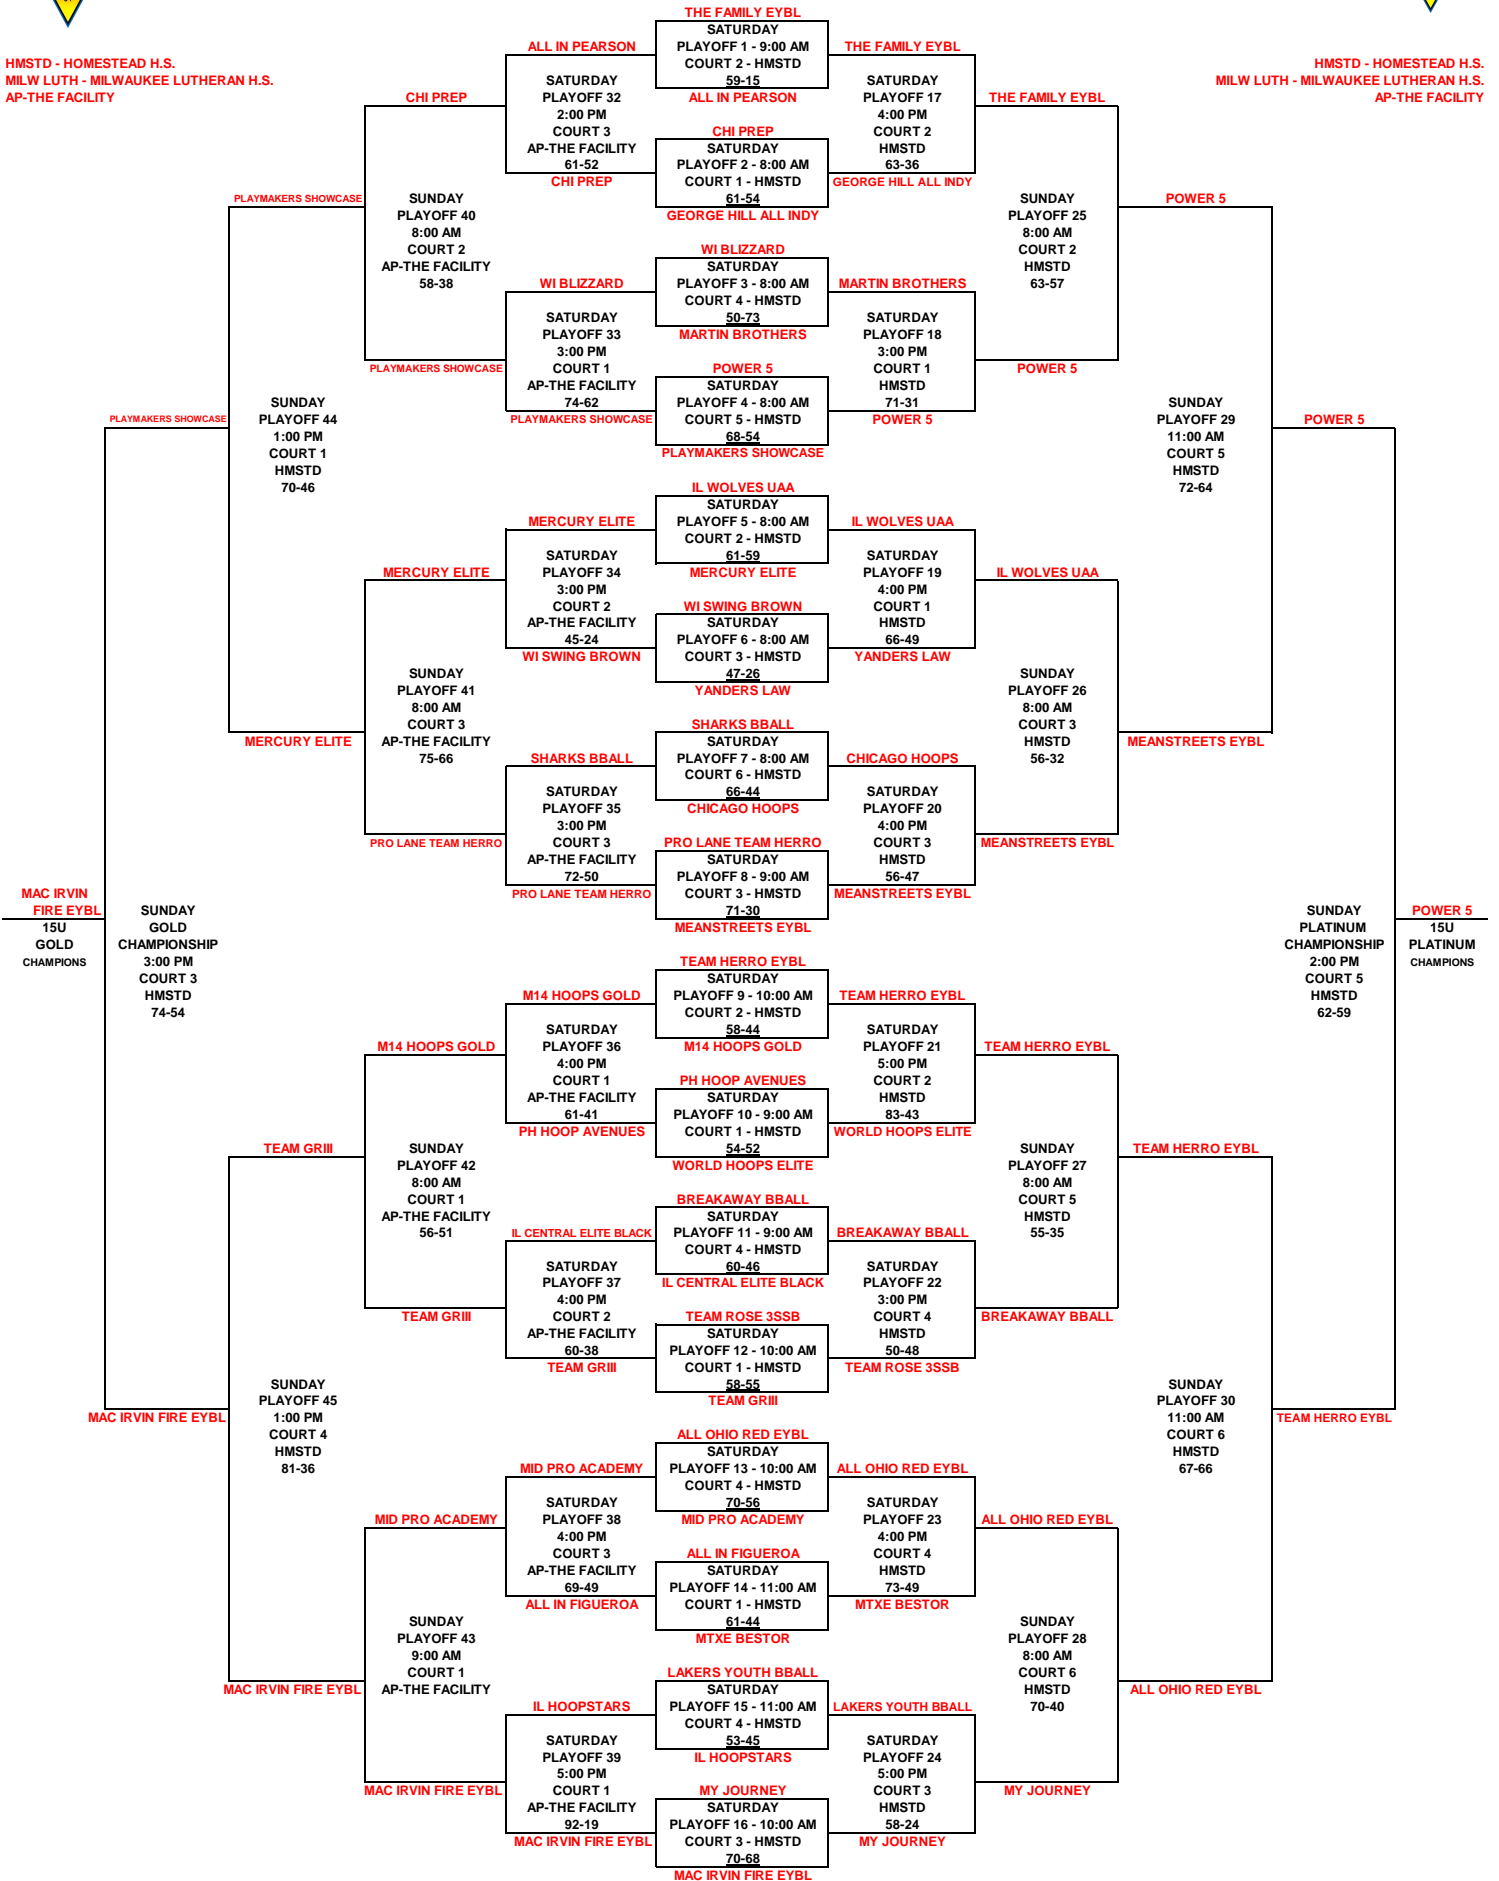

SOCIAL/WEB:
NY2LASPORTS.COM
@NY2LASPORTSLIVE
#NY2LASND2K22

15U GOLD BRACKET

SWISH 'N DISH

APRIL 1-3, 2022

15U PLATINUM BRACKET

HMSTD - HOMESTEAD H.S.
MILW LUTH - MILWAUKEE LUTHERAN H.S.
AP-THE FACILITY

HMSTD - HOMESTEAD H.S.
MILW LUTH - MILWAUKEE LUTHERAN H.S.
AP-THE FACILITY