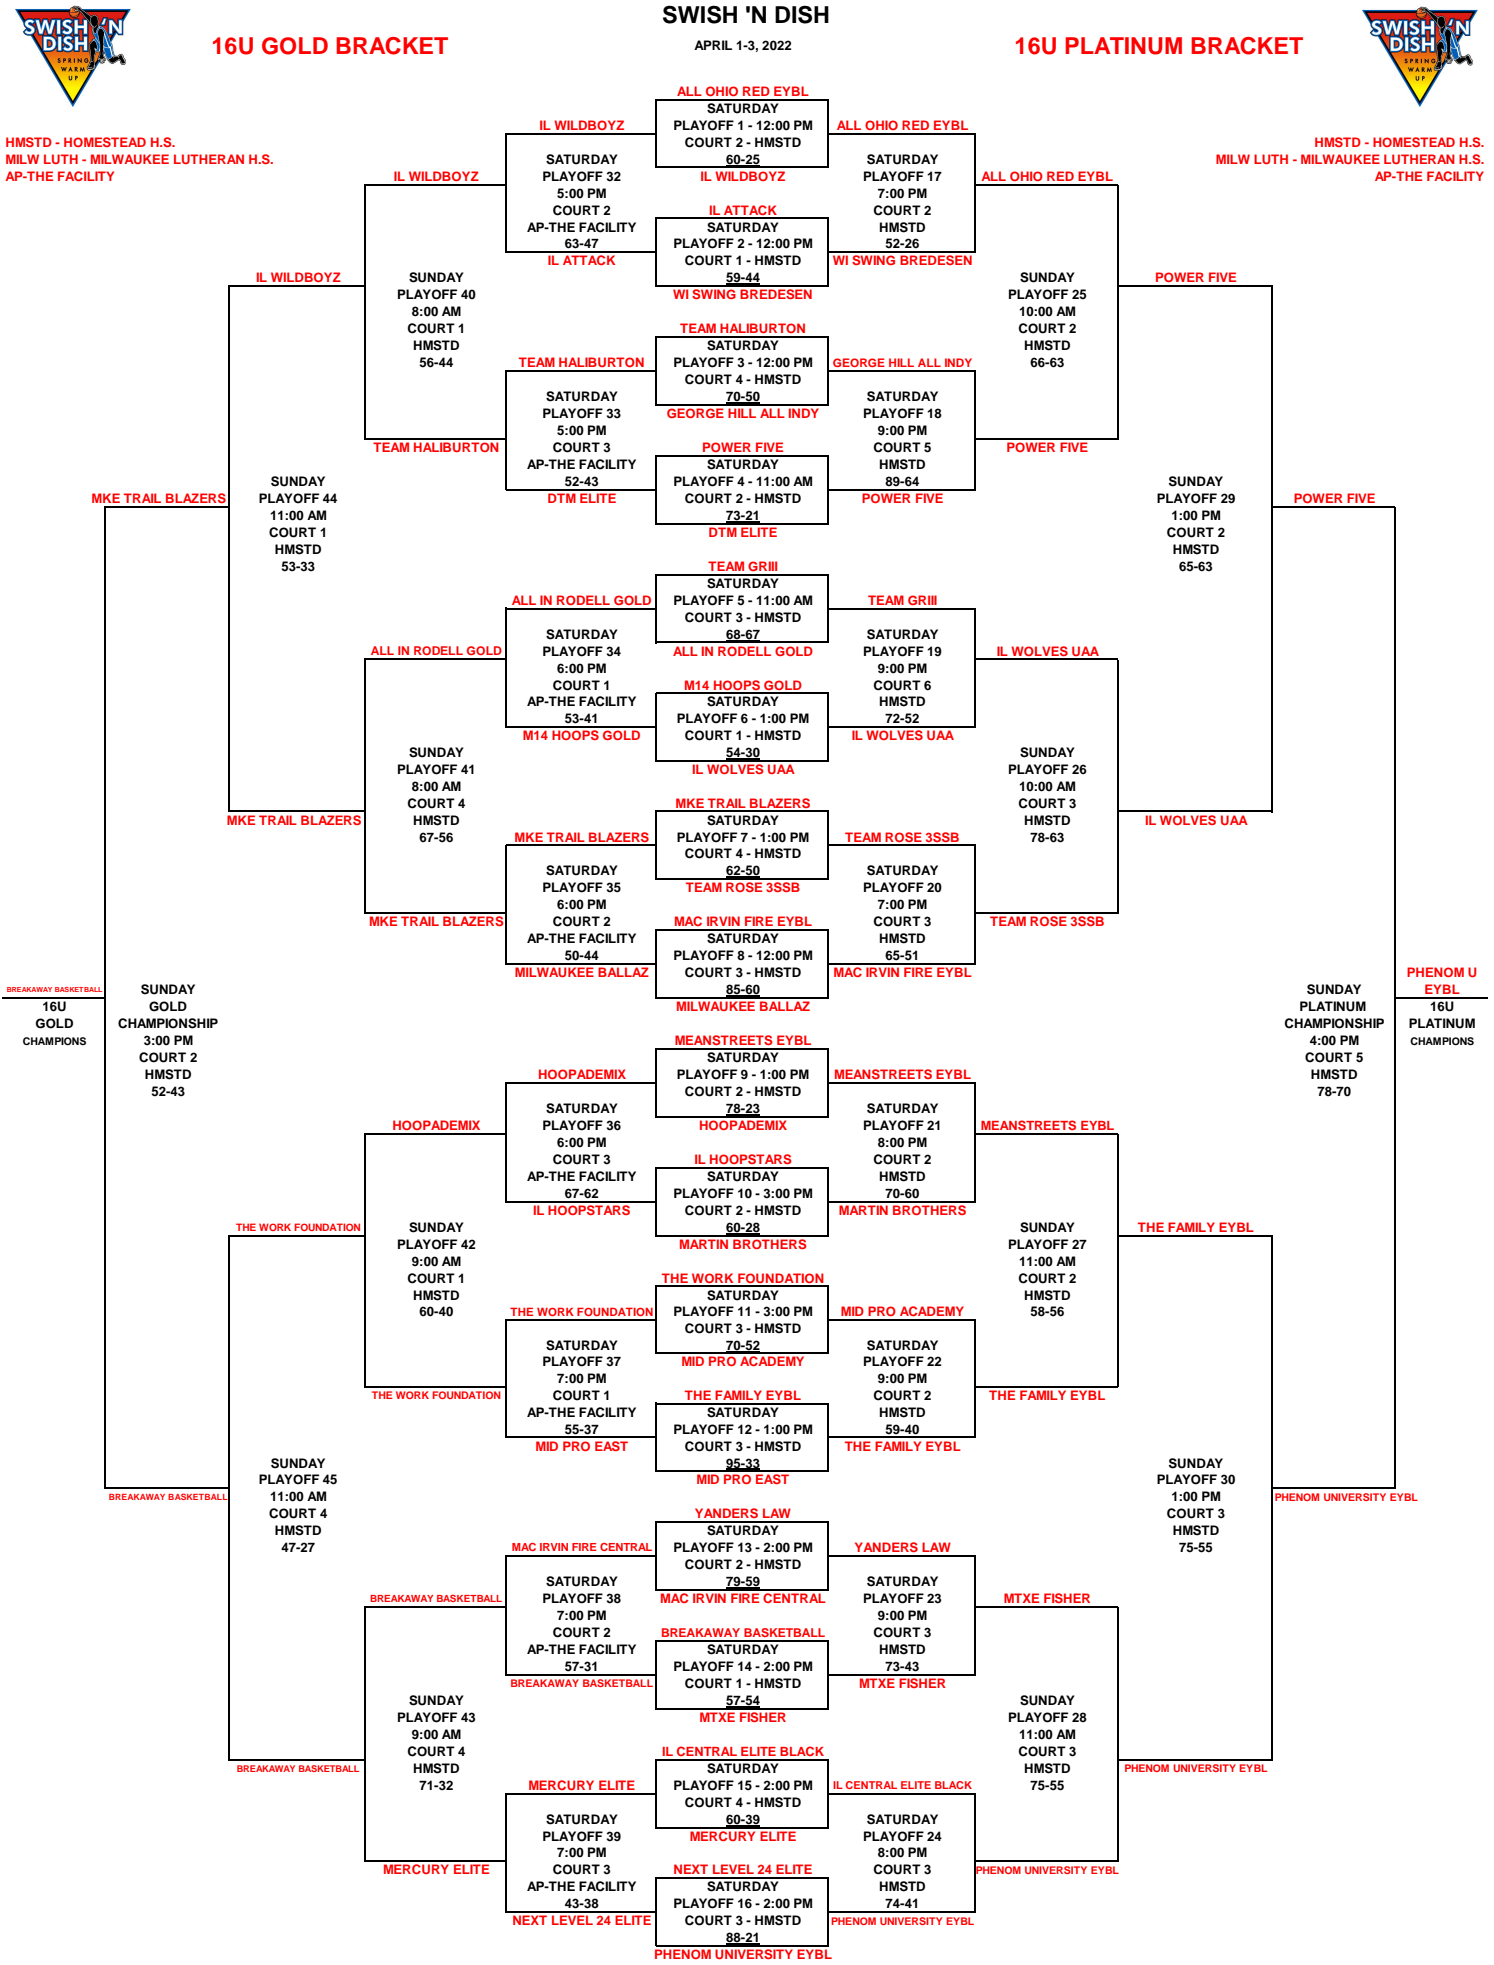

16U GOLD BRACKET

SWISH 'N DISH

APRIL 1-3, 2022

16U PLATINUM BRACKET

HMSTD - HOMESTEAD H.S.
MILW LUTH - MILWAUKEE LUTHERAN H.S.
AP-THE FACILITY

HMSTD - HOMESTEAD H.S.
MILW LUTH - MILWAUKEE LUTHERAN H.S.
AP-THE FACILITY

BREAKAWAY BASKETBALL
16U GOLD CHAMPIONS
3:00 PM COURT 2 HMSTD 52-43

16U PLATINUM CHAMPIONS
4:00 PM COURT 5 HMSTD 78-70