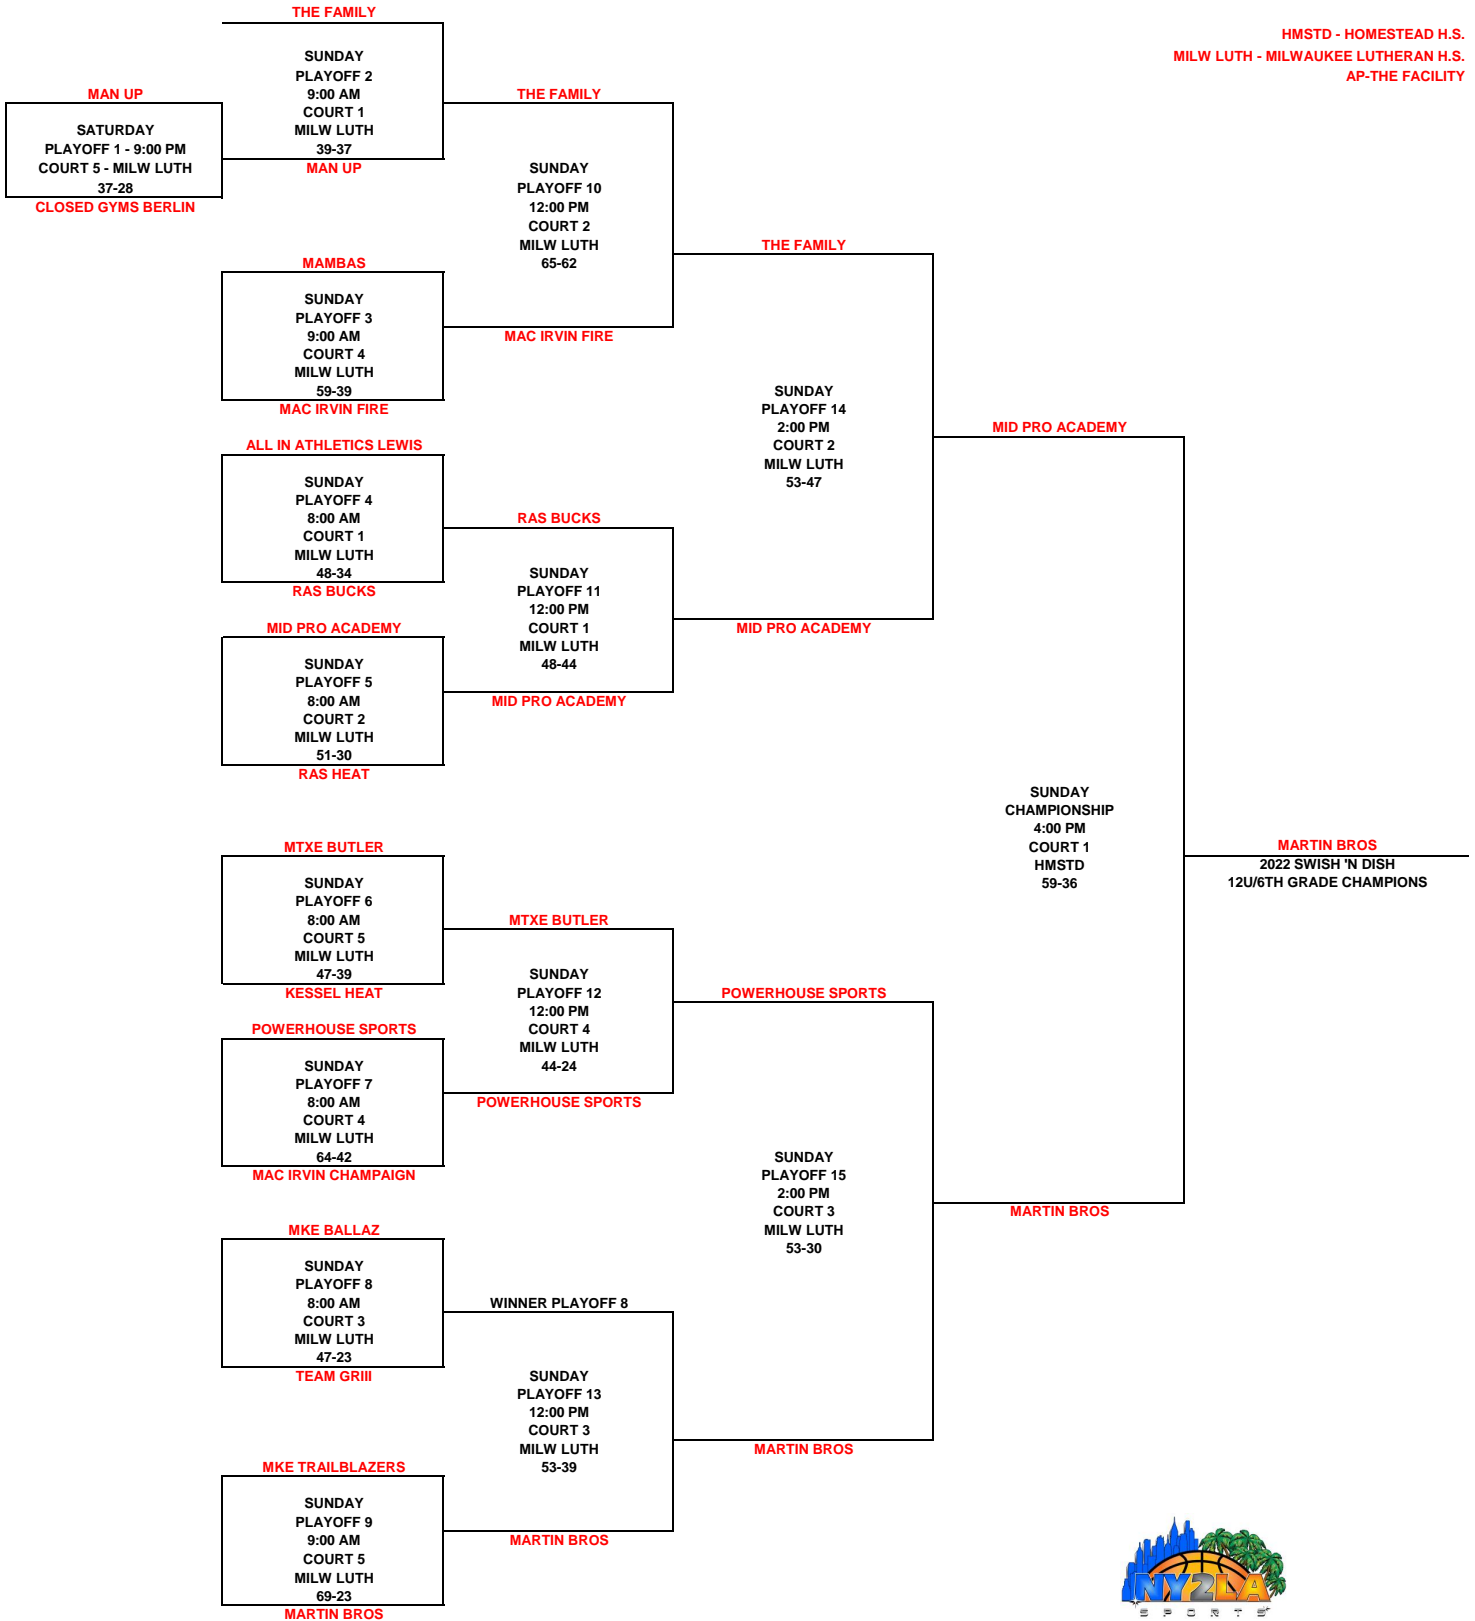

SWISH 'N DISH

APRIL 1-3, 2022

12U/6TH GRADE POOL KEY

POOL A		+/- 1	+/- 2	+/- =
1	The Family	+8	+15	
2	Team GRILL	-15	+15	
3	Mac Irvin Champaign	-8	-15	

POOL B		+/- 1	+/- 2	+/- =
1	Mac Irvin Fire	-8	-15	
2	Martin Brothers	+15	+15	
3	RAS Bucks	+8	-15	

POOL C		+/- 1	+/- 2	+/- =
1	Mid-Pro Academy	+12	-2	
2	MTXE Butler	+2	+13	
3	Mambas	-12	-13	

POOL D		+/- 1	+/- 2	+/- =
1	RAS Heat	-15	+11	
2	Kessel Heat	-2	-11	

POOL E		+/- 1	+/- 2	+/- =
1	Powerhouse Sports	+15	+15	
2	Closed Gyms Berlin	+2	-15	

POOL F		+/- 1	+/- 2	+/- =
1	Milwaukee Trailblazers	-10	-15	
2	All In Athletics Lewis	+12	+15	

POOL G		+/- 1	+/- 2	+/- =
1	Man Up	+10	-10	
2	Milwaukee Ballaz	-12	+10	

12U/6TH POOL KEY	
(All teams advance to playoffs)	
A1	The Family
A2	Team GRILL
A3	Mac Irvin Champaign
B1	Mac Irvin Fire
B2	Martin Brothers
B3	RAS Bucks
C1	Mid-Pro Academy
C2	MTXE Butler
C3	Mambas
D1	RAS Heat
D2	Kessel Heat
E1	Powerhouse Sports
E2	Closed Gyms Berlin
F1	Milwaukee Trailblazers
F2	All In Athletics Lewis
G1	Man Up
G2	Milwaukee Ballaz

SWISH 'N DISH
APRIL 1-3, 2022
12U/6TH GRADE PLATINUM BRACKET

HMSTD - HOMESTEAD H.S.
MILW LUTH - MILWAUKEE LUTHERAN H.S.
AP-THE FACILITY