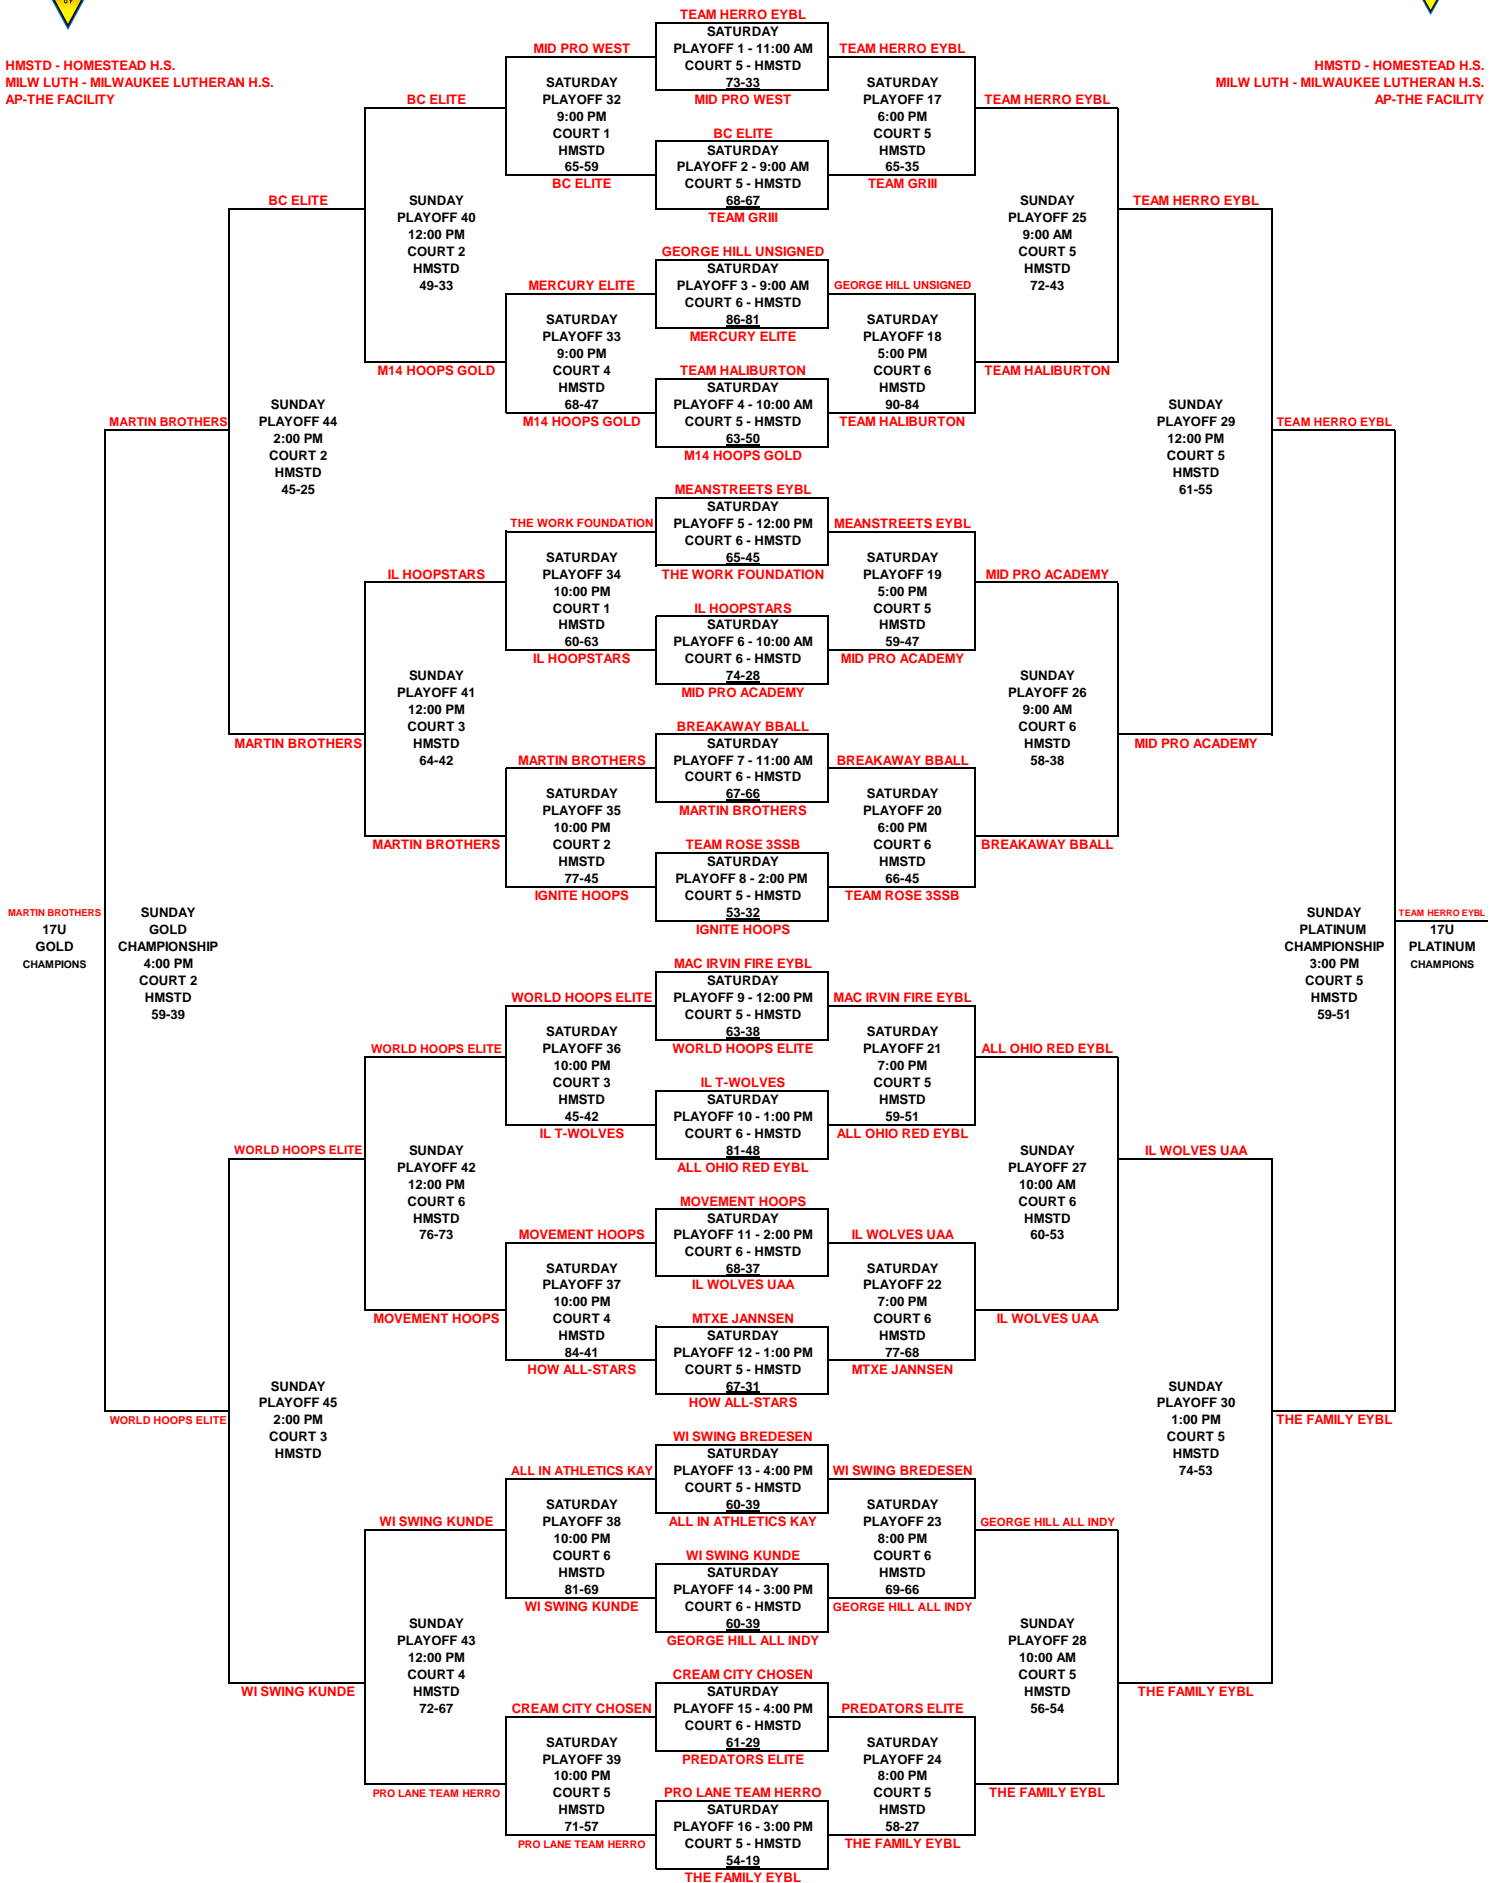

17U GOLD BRACKET

SWISH 'N DISH

APRIL 1-3, 2022

17U PLATINUM BRACKET

HMSTD - HOMESTEAD H.S.
MILW LUTH - MILWAUKEE LUTHERAN H.S.
AP-THE FACILITY

HMSTD - HOMESTEAD H.S.
MILW LUTH - MILWAUKEE LUTHERAN H.S.
AP-THE FACILITY