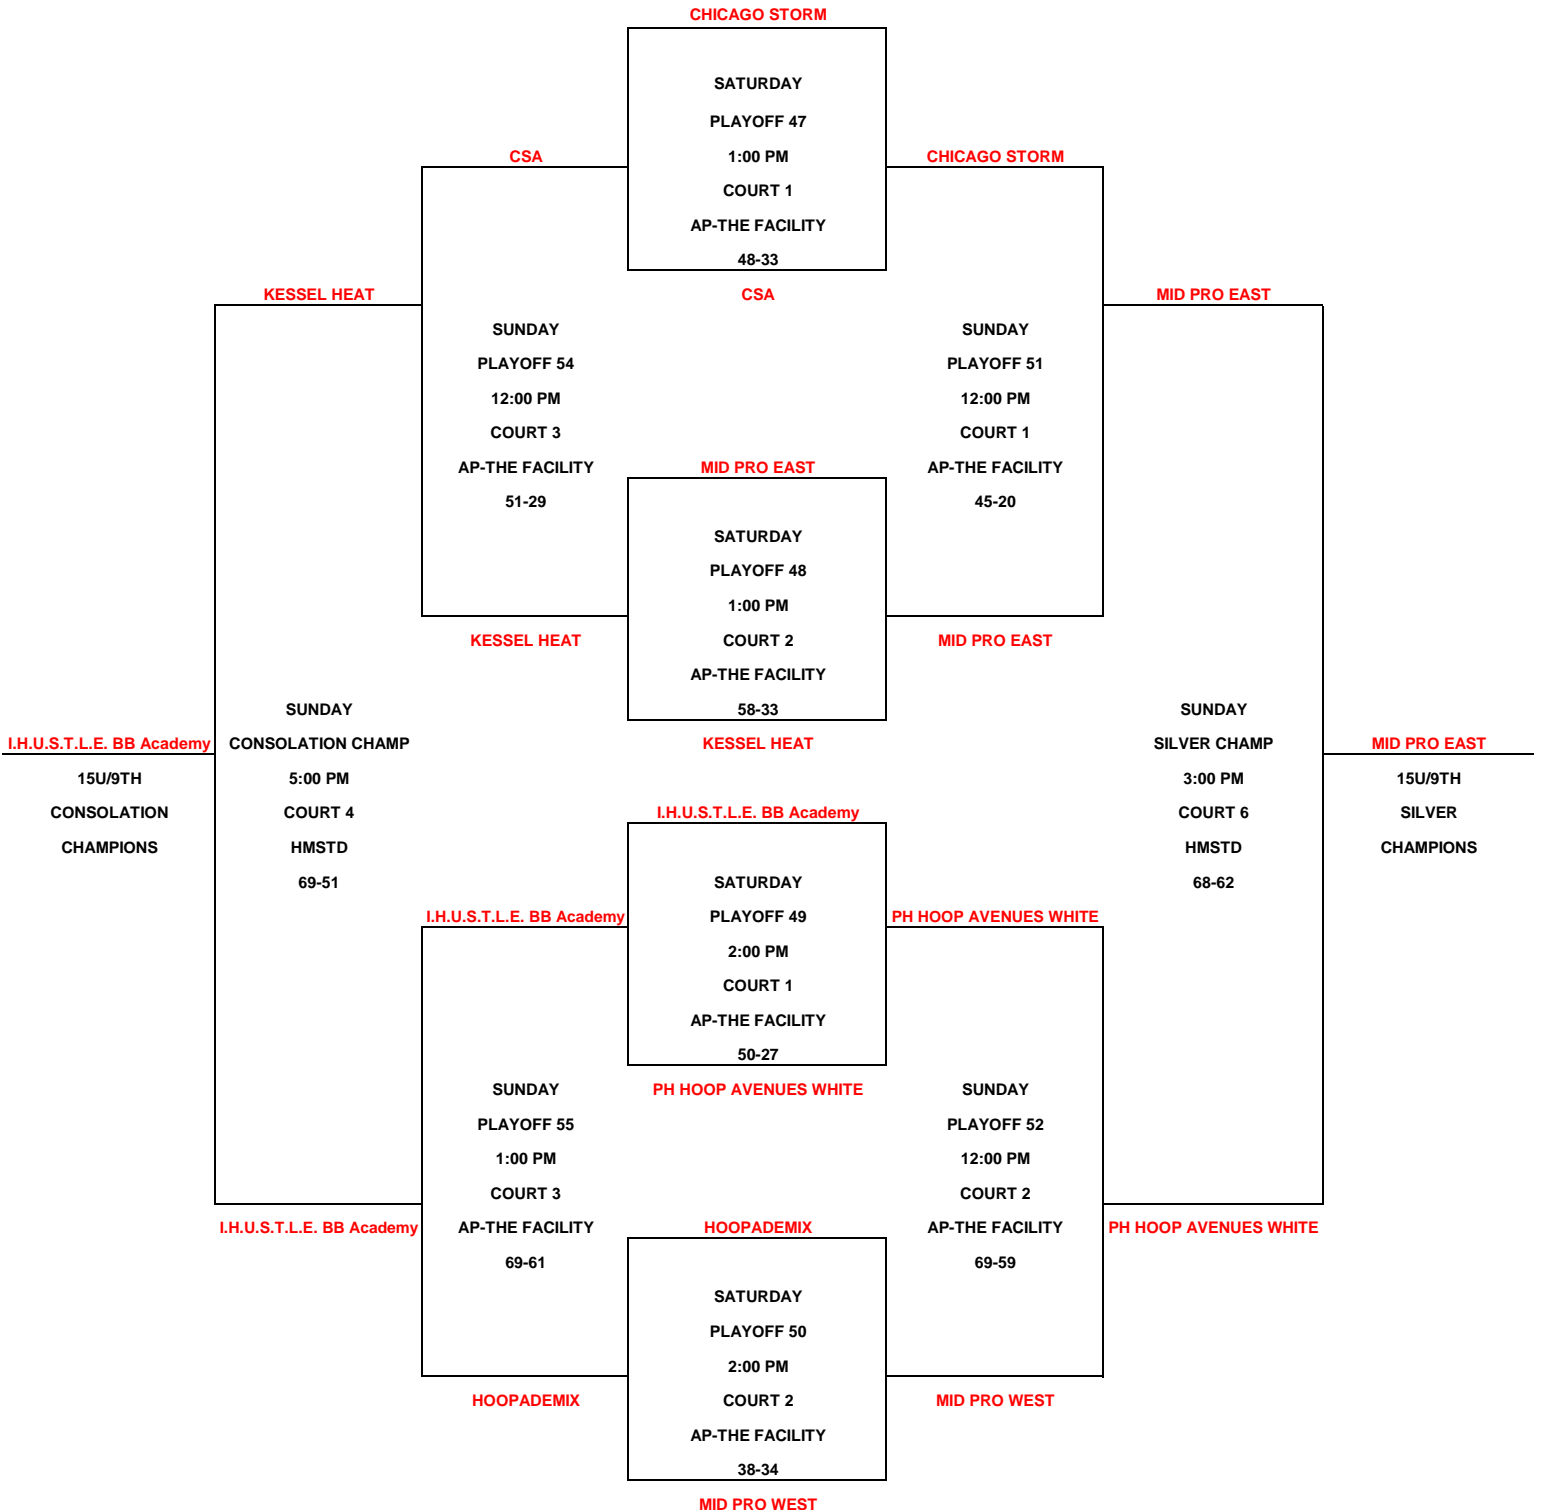

SWISH 'N DISH

APRIL 1-3, 2022

15U/9TH GRADE CONSOLATION BRACKET

15U/9TH GRADE SILVER BRACKET

HMSTD - HOMESTEAD H.S.
MILW LUTH - MILWAUKEE LUTHERAN H.S.
AP-THE FACILITY

HMSTD - HOMESTEAD H.S.
MILW LUTH - MILWAUKEE LUTHERAN H.S.
AP-THE FACILITY