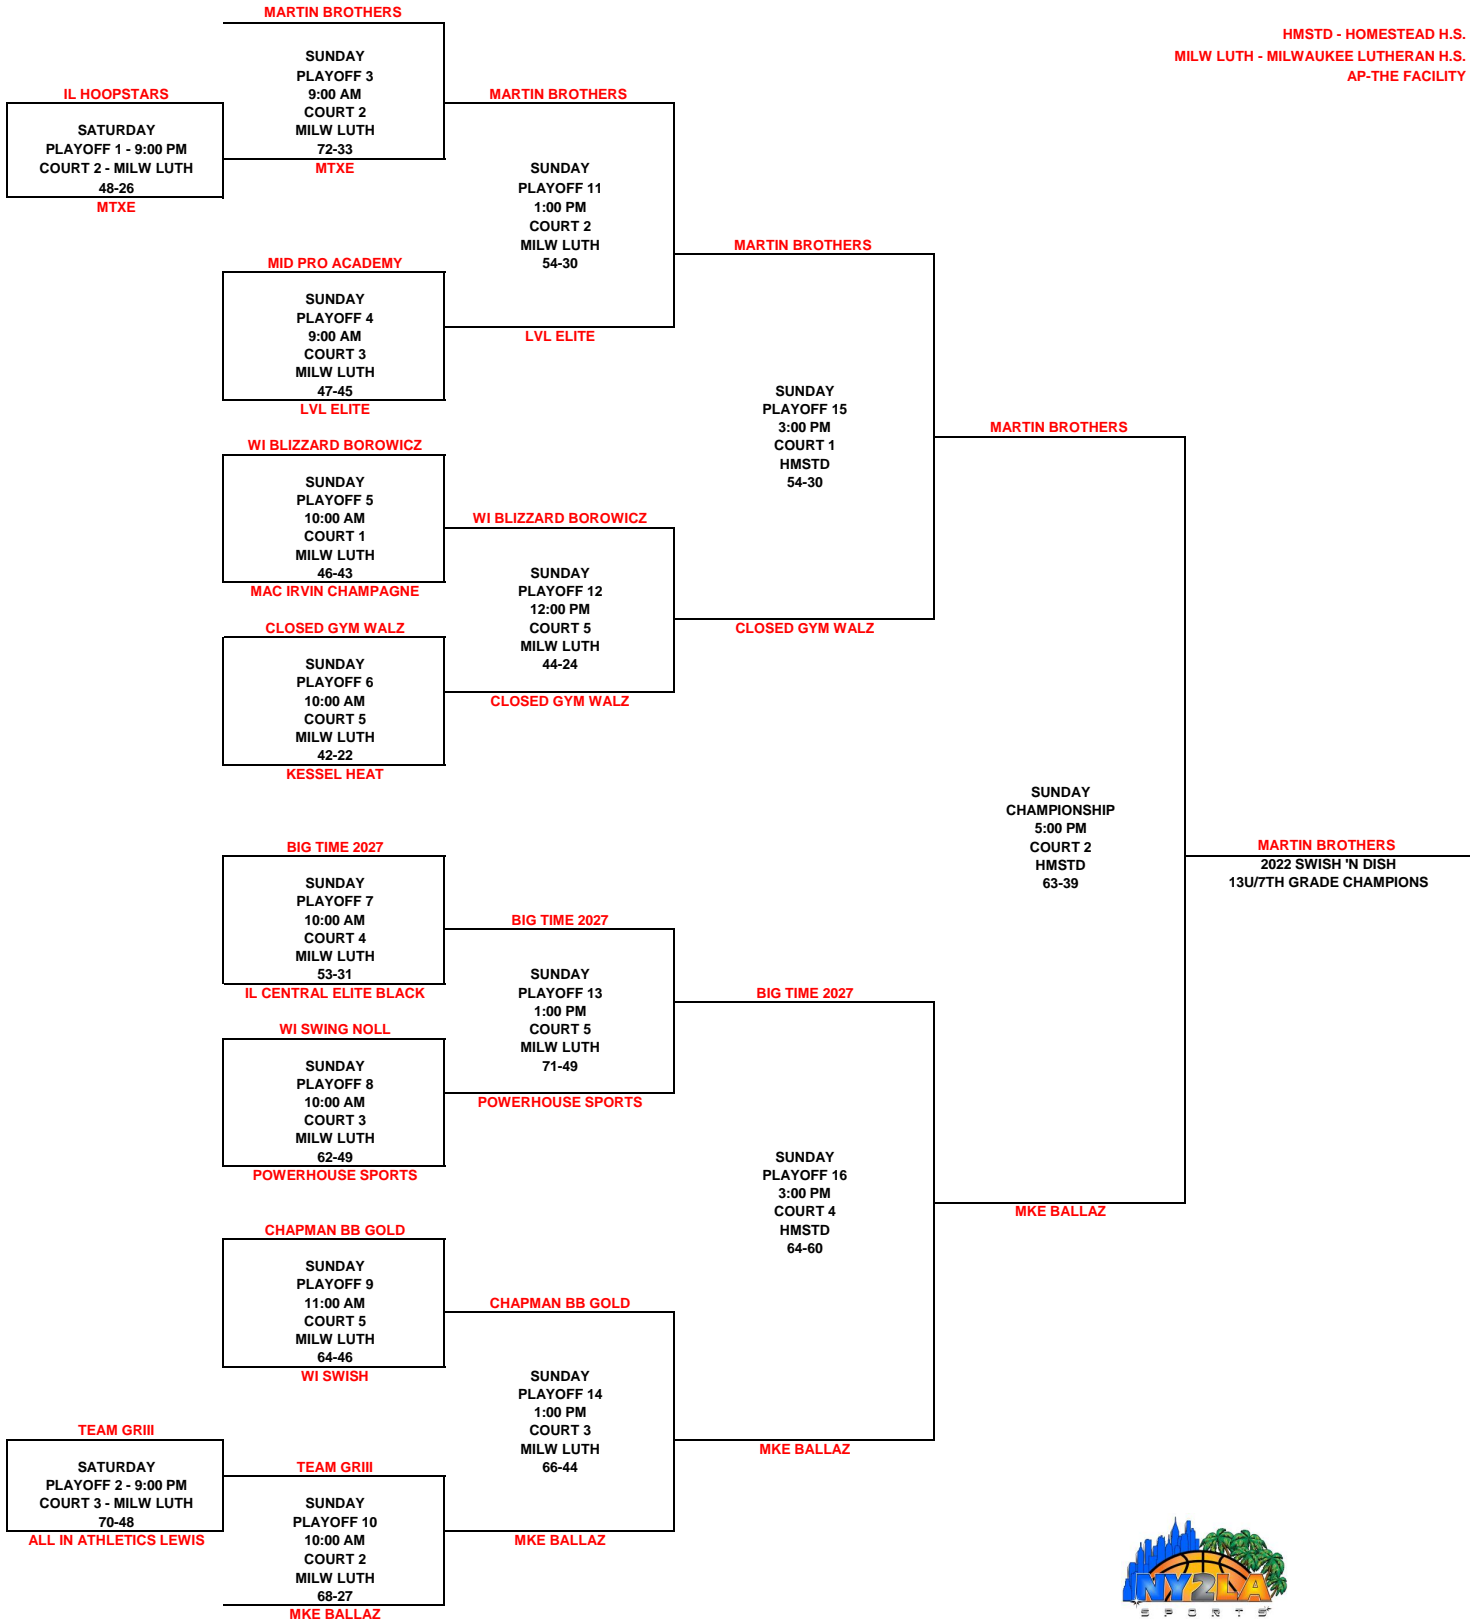

SWISH 'N DISH

APRIL 1-3, 2022

13U/7TH GRADE POOL KEY

POOL A		+/- 1	+/- 2	+/- =
1	Martin Brothers	+15	+15	
2	Chapman BB Gold	-15	+10	
3	IL Central Elite Black	-15	-10	

POOL B		+/- 1	+/- 2	+/- =
1	Mid-Pro Academy	-15	+10	
2	Kessel Heat	-10	-15	
3	Milwaukee Ballaz	+15	+15	

POOL C		+/- 1	+/- 2	+/- =
1	MTXE	-15	-12	
2	Mac Irvin Champaign	+12	-1	
3	B.I.G. Time 2027	+15	+1	

POOL D		+/- 1	+/- 2	+/- =
1	Team GR111	-15	-15	
2	Closed Gyms Walz	+15	+4	
3	Powerhouse Sports	+15	-4	

POOL E		+/- 1	+/- 2	+/- =
1	WI Blizzard Borowicz	+15	+15	
2	All In Athletics Lewis	-15	-9	
3	LVL Elite	-15	+9	

POOL F		+/- 1	+/- 2	+/- =
1	IL Hoopstars	-15	-15	
2	WI Swish	+15	-15	
3	WI Swing Noll	+15	+15	

13U/7TH POOL KEY	
(All teams advance to playoffs)	
A1	Martin Brothers
A2	Chapman BB Gold
A3	IL Central Elite Black
B1	Mid-Pro Academy
B2	Kessel Heat
B3	Milwaukee Ballaz
C1	MTXE
C2	Mac Irvin Champaign
C3	B.I.G. Time 2027
D1	Team GR111
D2	Closed Gyms Walz
D3	Powerhouse Sports
E1	WI Blizzard Borowicz
E2	All In Athletics Lewis
E3	LVL Elite
F1	IL Hoopstars
F2	WI Swish
F3	WI Swing Noll

SWISH 'N DISH
APRIL 1-3, 2022
13U/7TH GRADE PLATINUM BRACKET

HMSTD - HOMESTEAD H.S.
MILW LUTH - MILWAUKEE LUTHERAN H.S.
AP-THE FACILITY