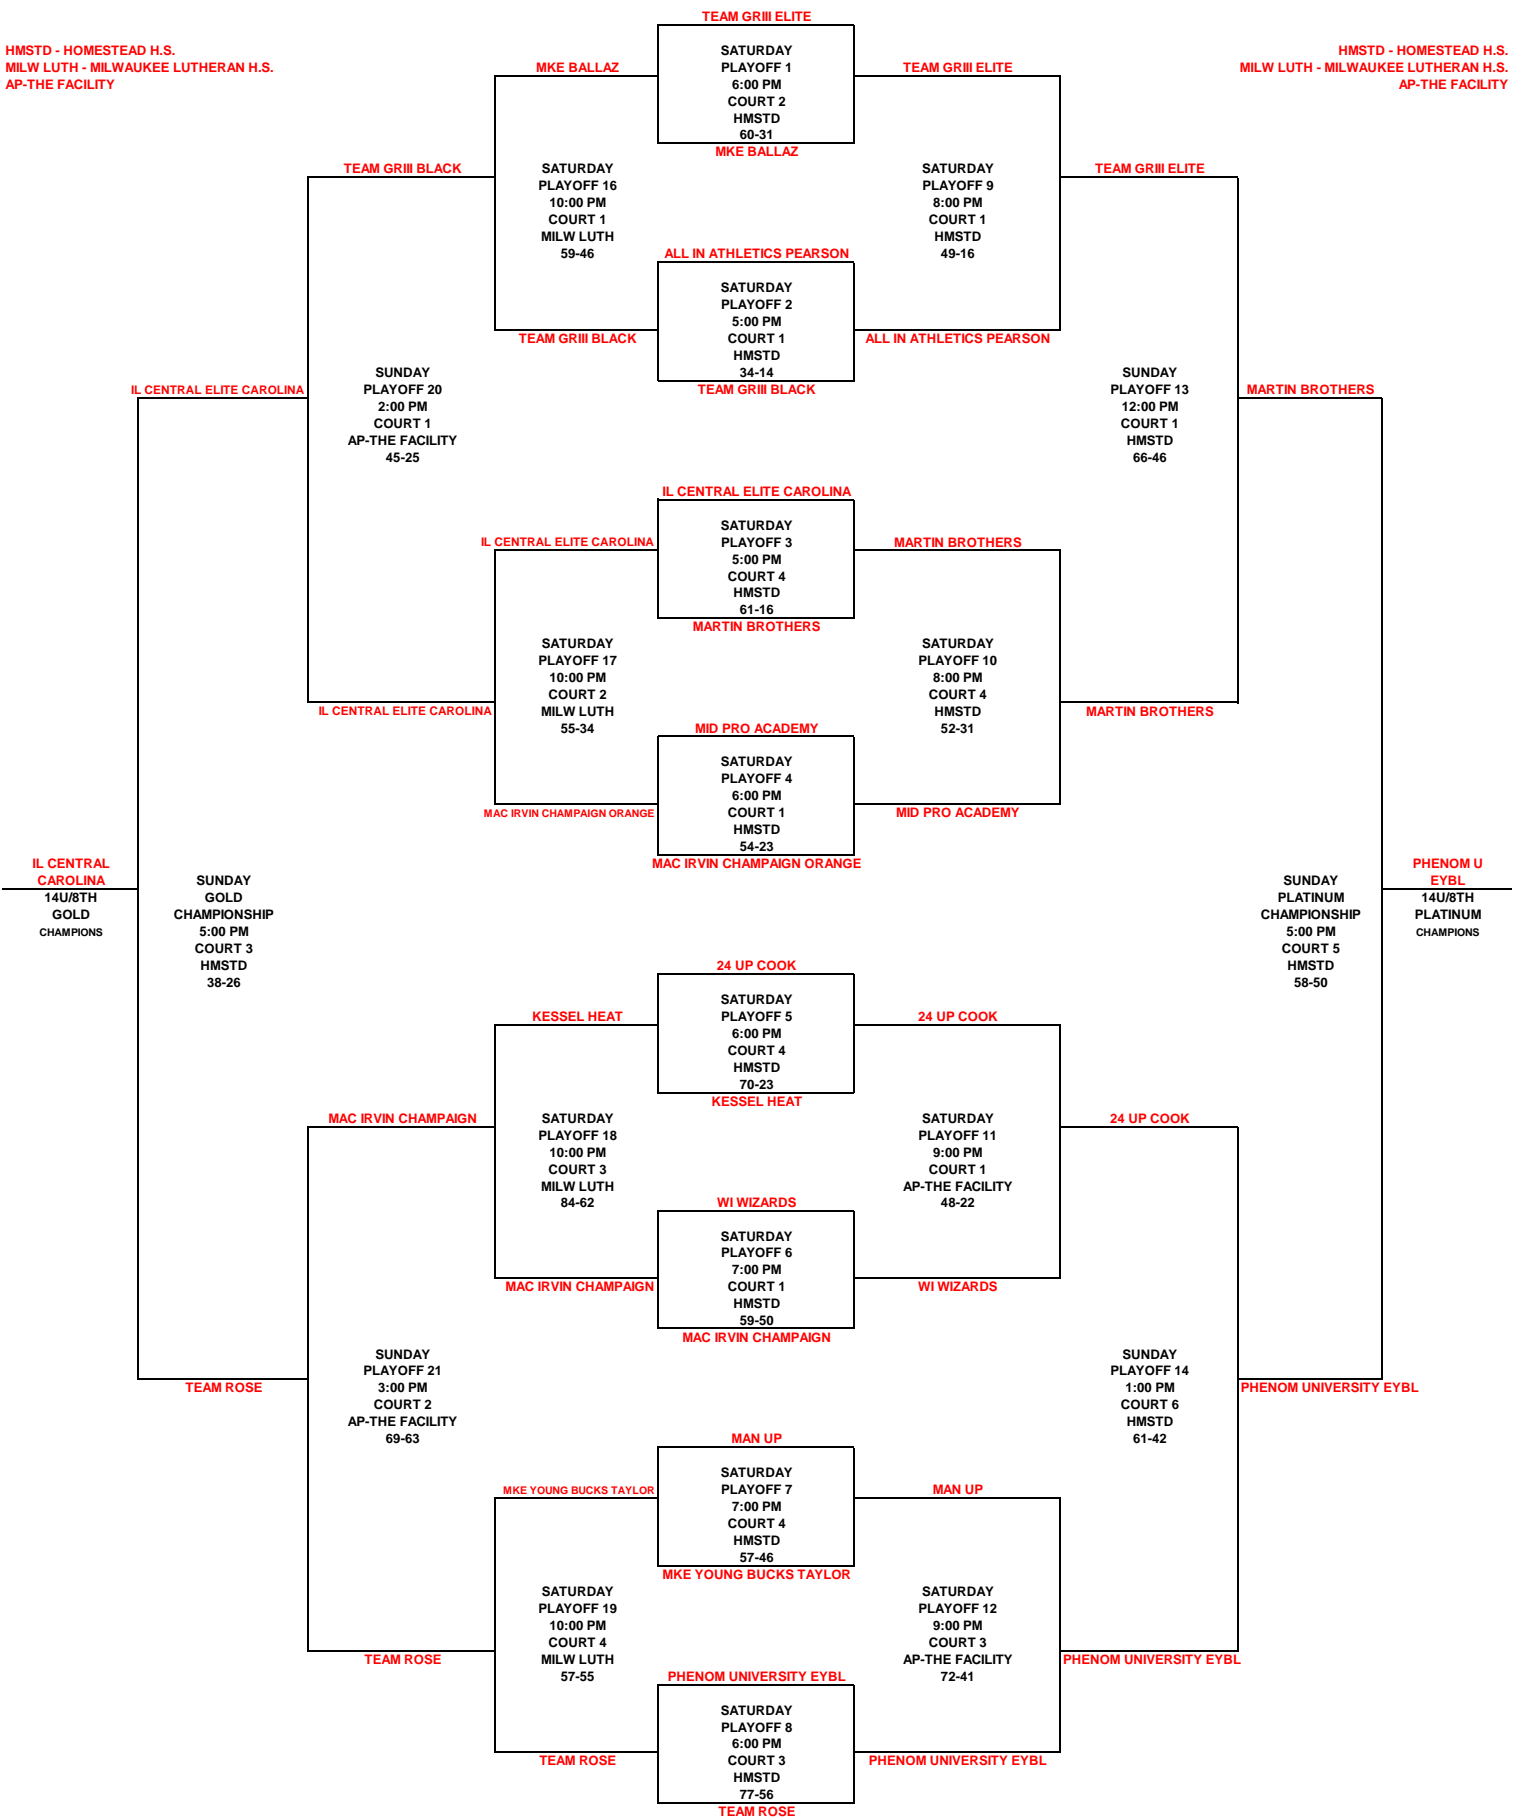

HMSTD - HOMESTEAD H.S.
MILW LUTH - MILWAUKEE LUTHERAN H.S.
AP-THE FACILITY

HMSTD - HOMESTEAD H.S.
MILW LUTH - MILWAUKEE LUTHERAN H.S.
AP-THE FACILITY

SWISH 'N DISH

APRIL 1-3, 2022

14U/8TH GRADE CONSOLATION BRACKET