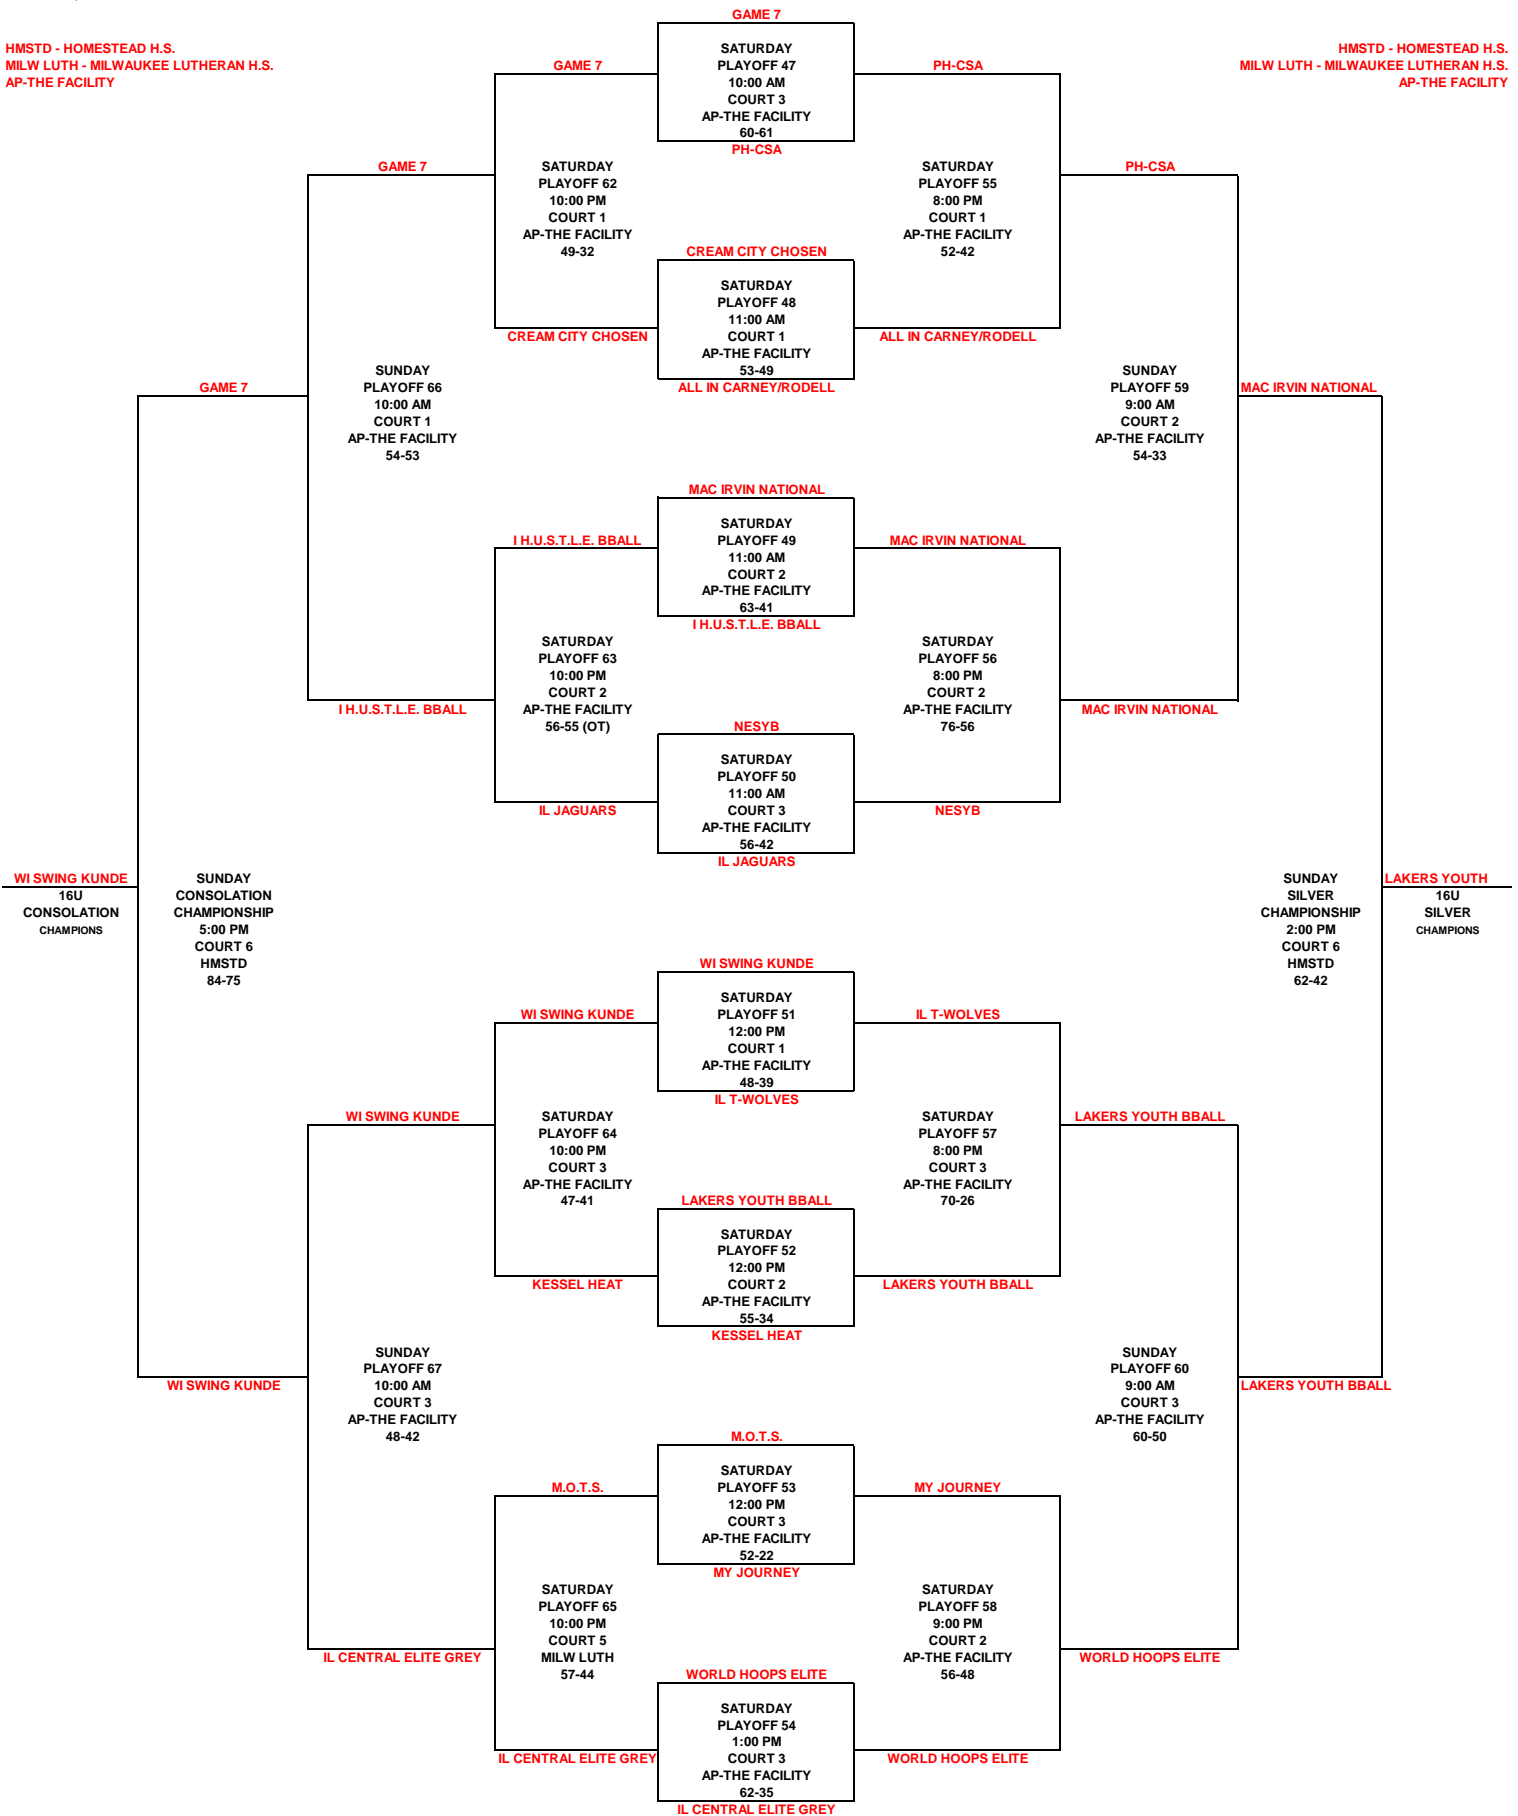

SWISH 'N DISH

16U CONSOLATION BRACKET

APRIL 1-3, 2022

16U SILVER BRACKET

HMSTD - HOMESTEAD H.S.
MILW LUTH - MILWAUKEE LUTHERAN H.S.
AP-THE FACILITY

HMSTD - HOMESTEAD H.S.
MILW LUTH - MILWAUKEE LUTHERAN H.S.
AP-THE FACILITY