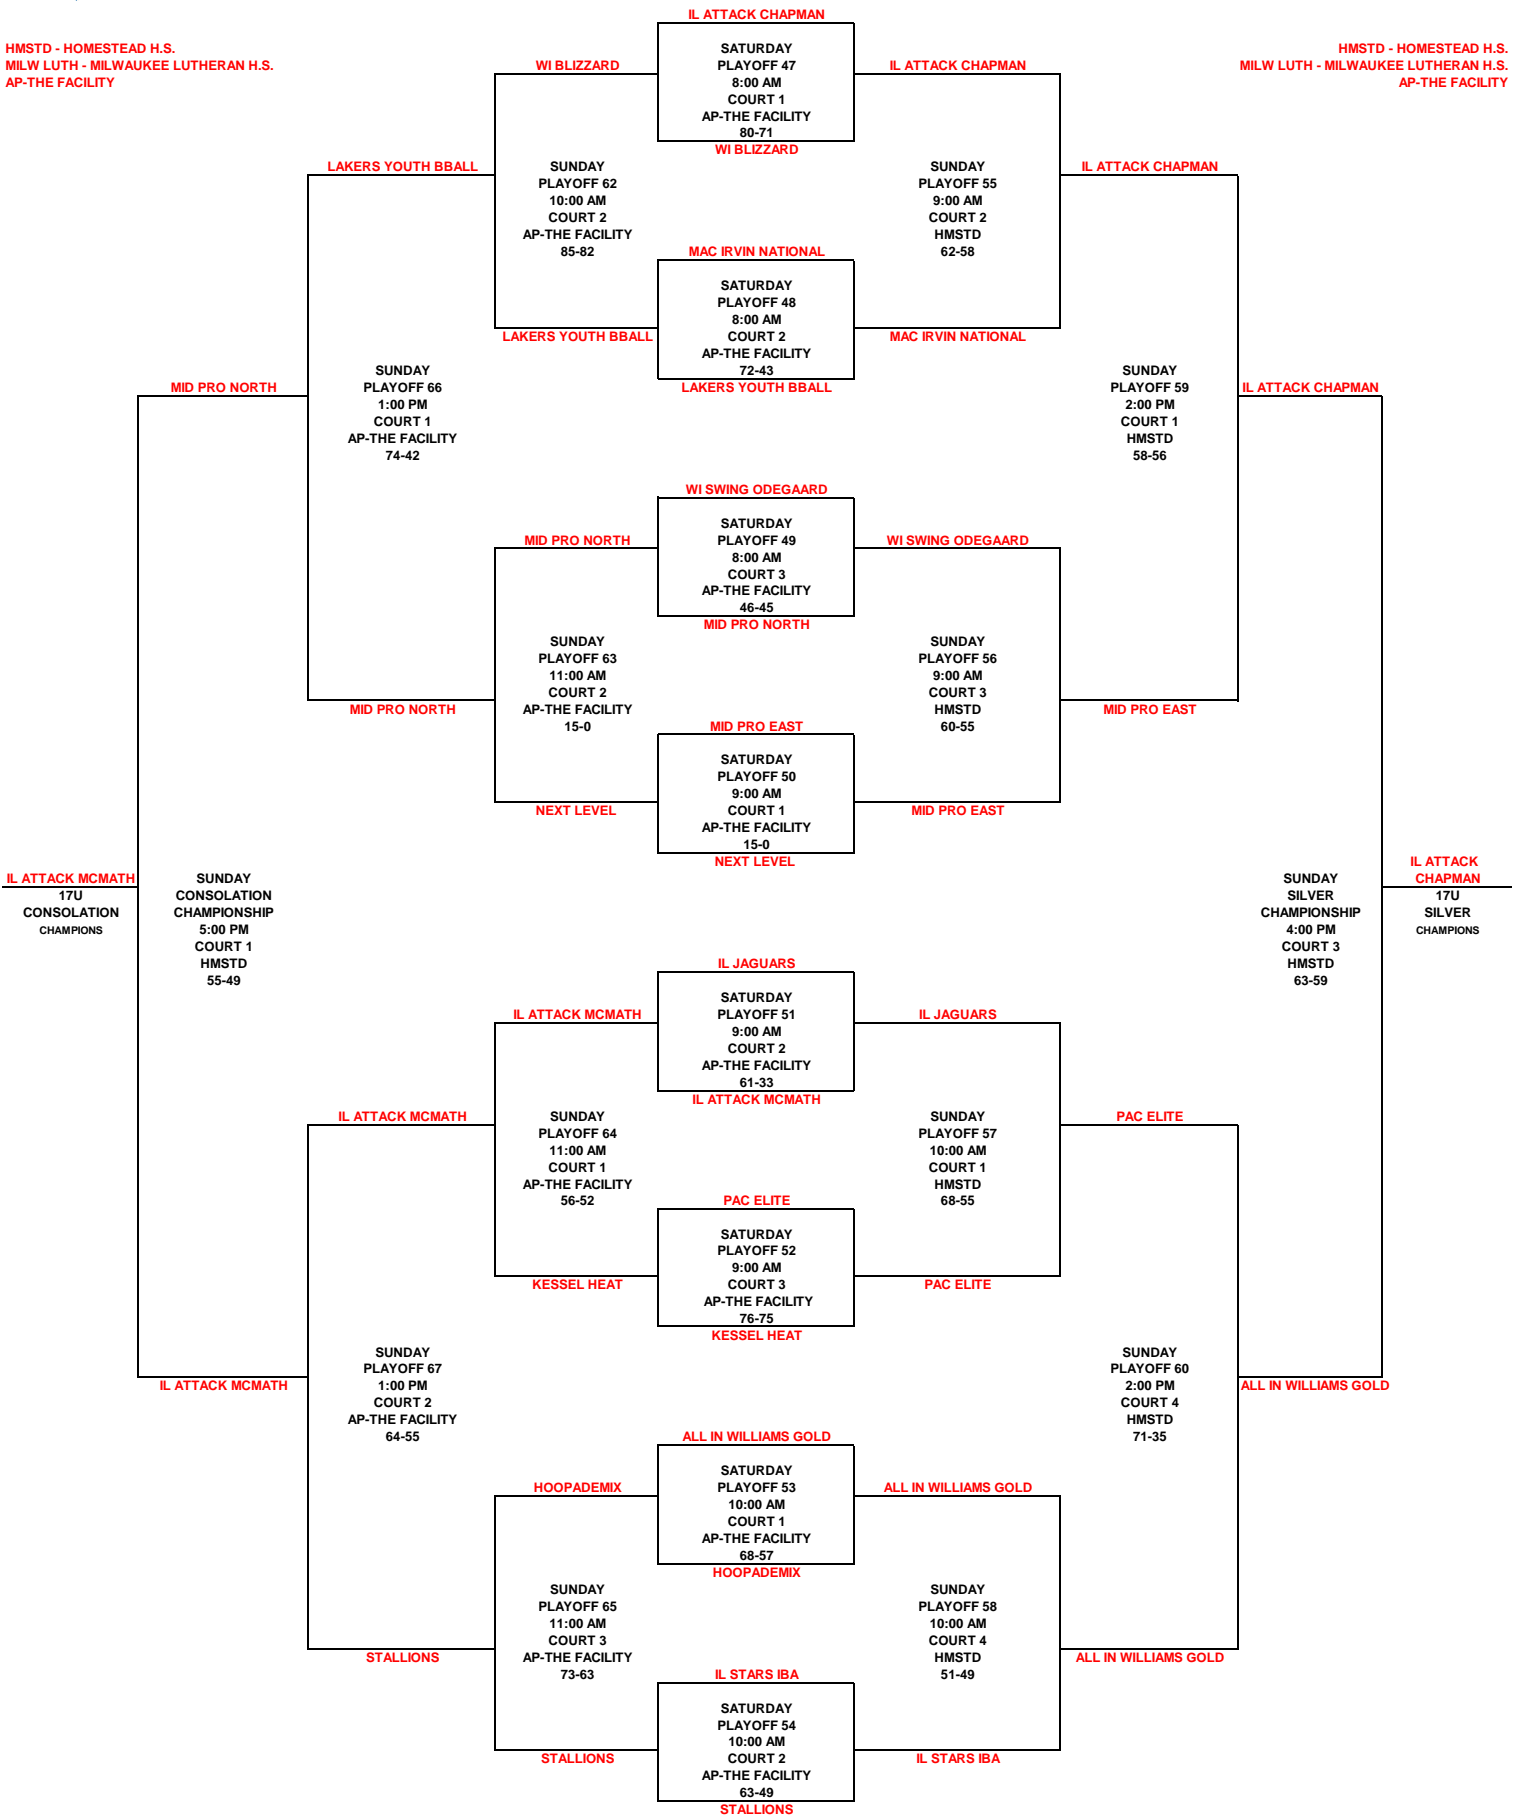

SWISH 'N DISH

APRIL 1-3, 2022

17U CONSOLATION BRACKET

17U SILVER BRACKET

HMSTD - HOMESTEAD H.S.
MILW LUTH - MILWAUKEE LUTHERAN H.S.
AP-THE FACILITY

HMSTD - HOMESTEAD H.S.
MILW LUTH - MILWAUKEE LUTHERAN H.S.
AP-THE FACILITY