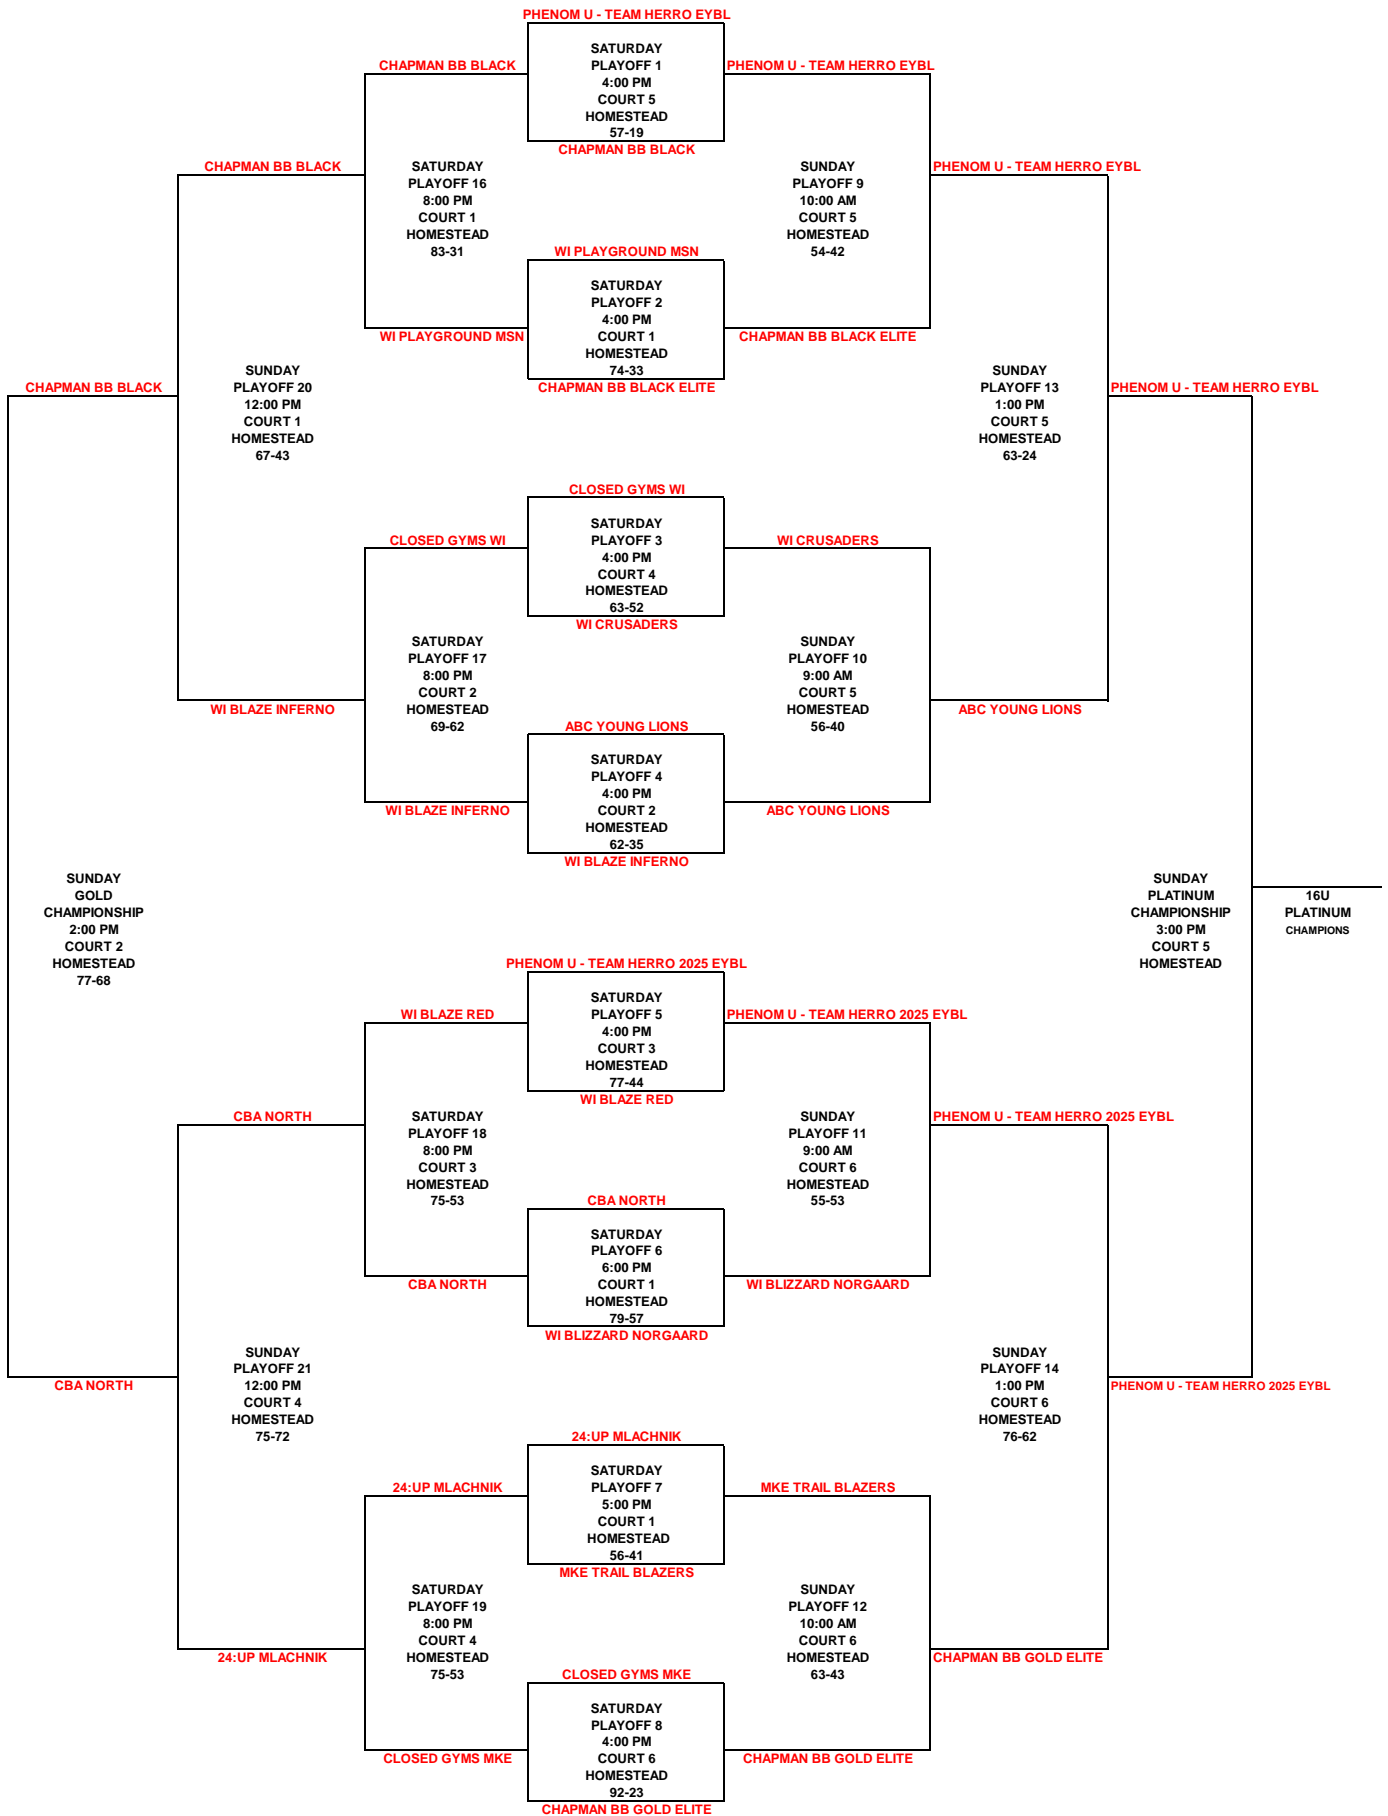

2022 WI SPRING SHOWDOWN
16U GOLD BRACKET   APRIL 30-MAY 1   **16U PLATINUM BRACKET**

CBA NORTH
16U
GOLD
CHAMPIONS