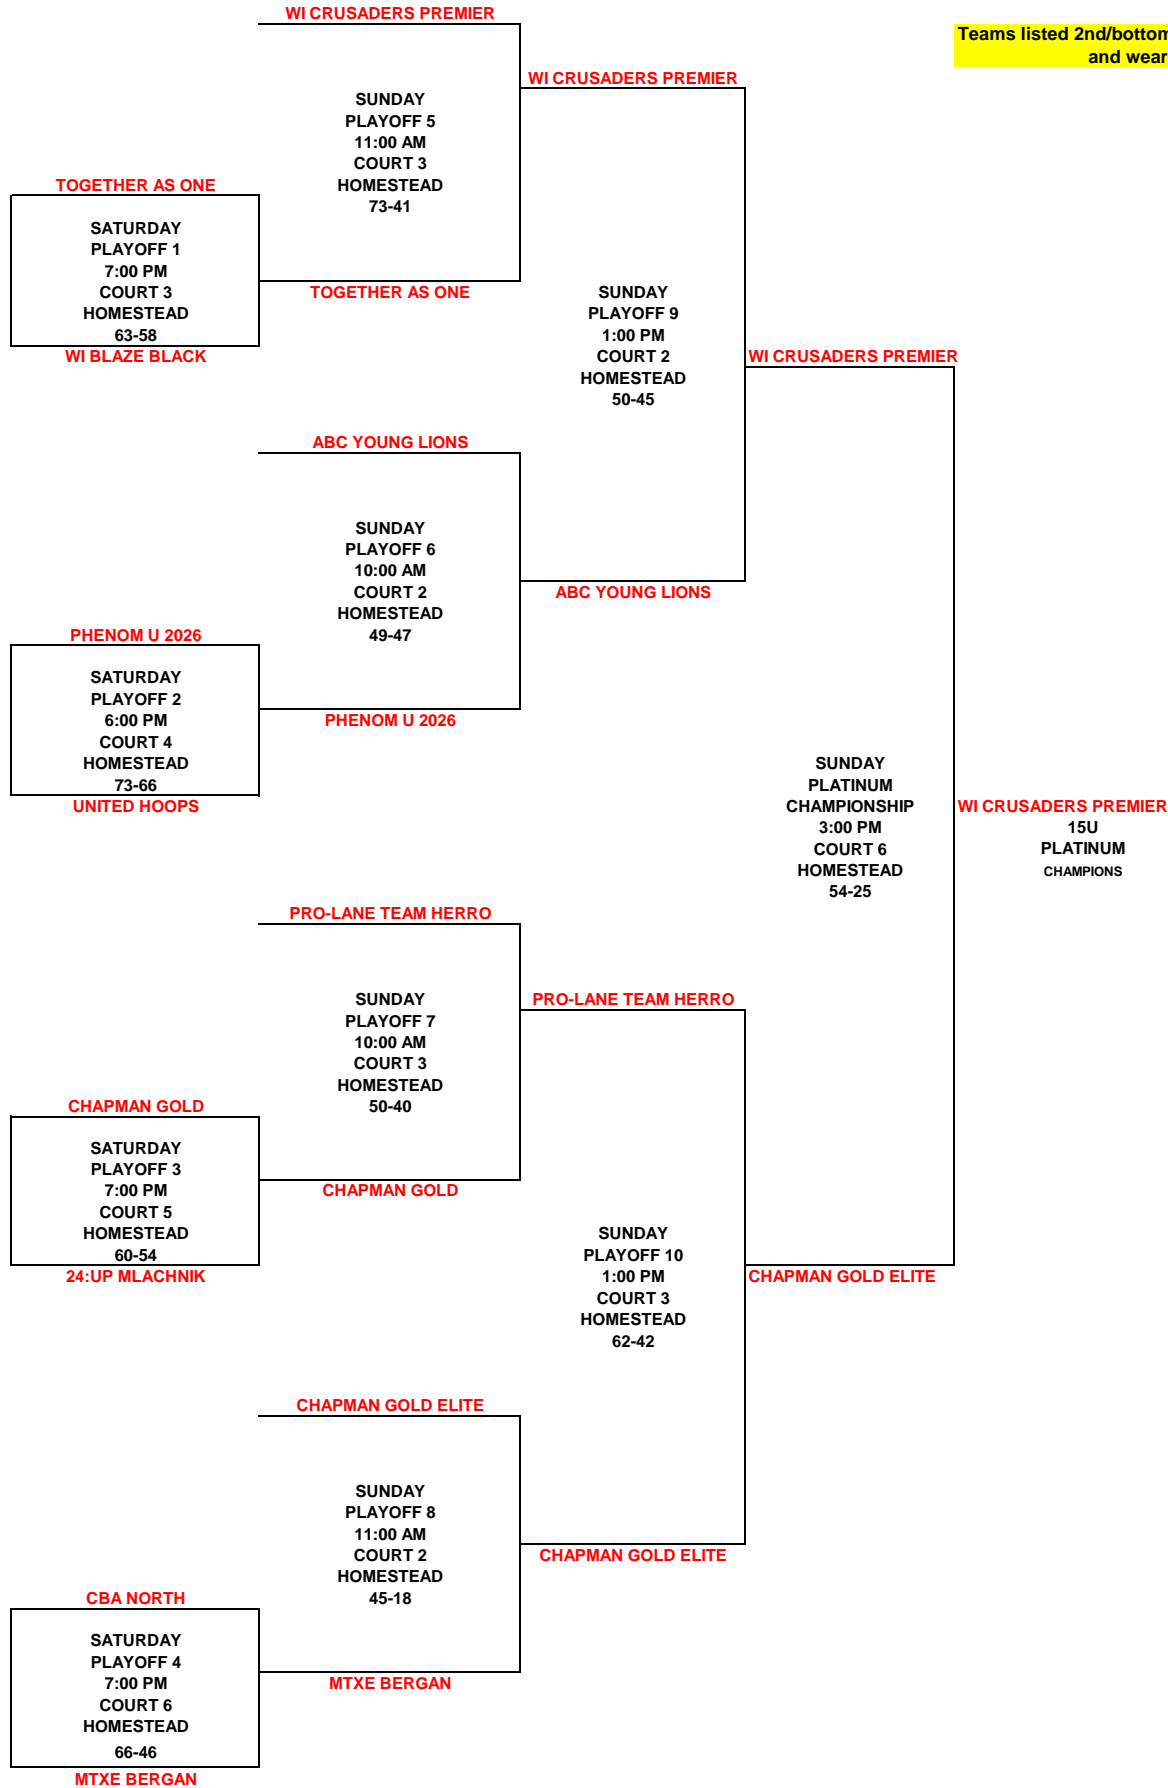

2022 WI SPRING SHOWDOWN

APRIL 30-MAY 1

15U PLATINUM BRACKET

Teams listed 2nd/bottom of bracket are the home team and wear white uniforms