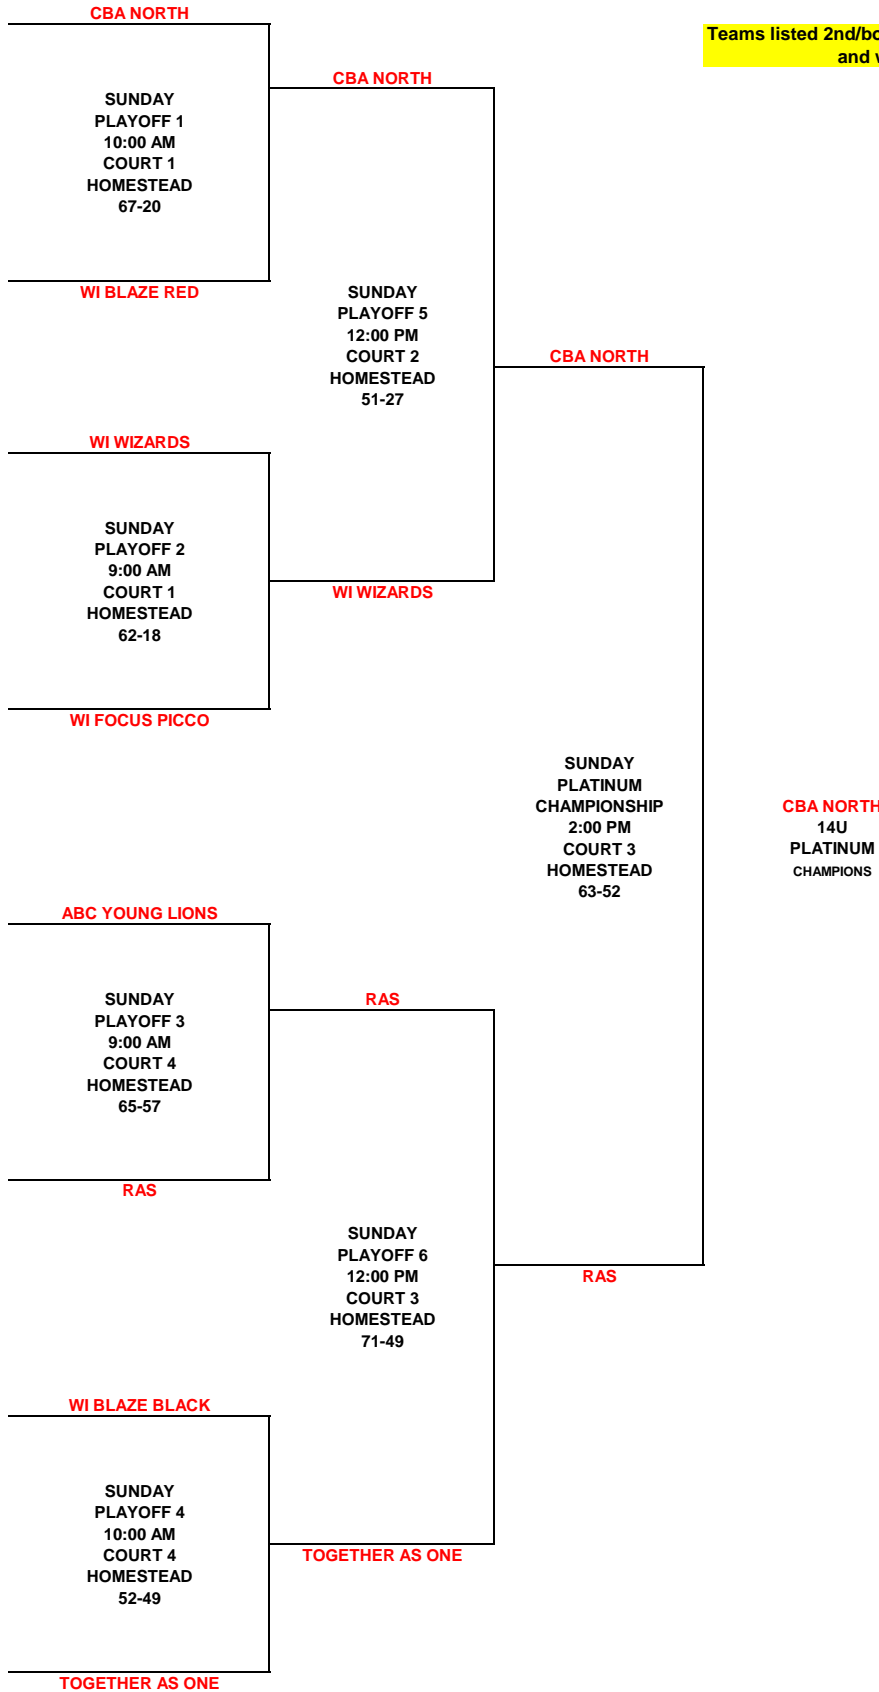

2022 WI SPRING SHOWDOWN

APRIL 30-MAY 1

14U PLATINUM BRACKET

Teams listed 2nd/bottom of bracket are the home team and wear white uniforms