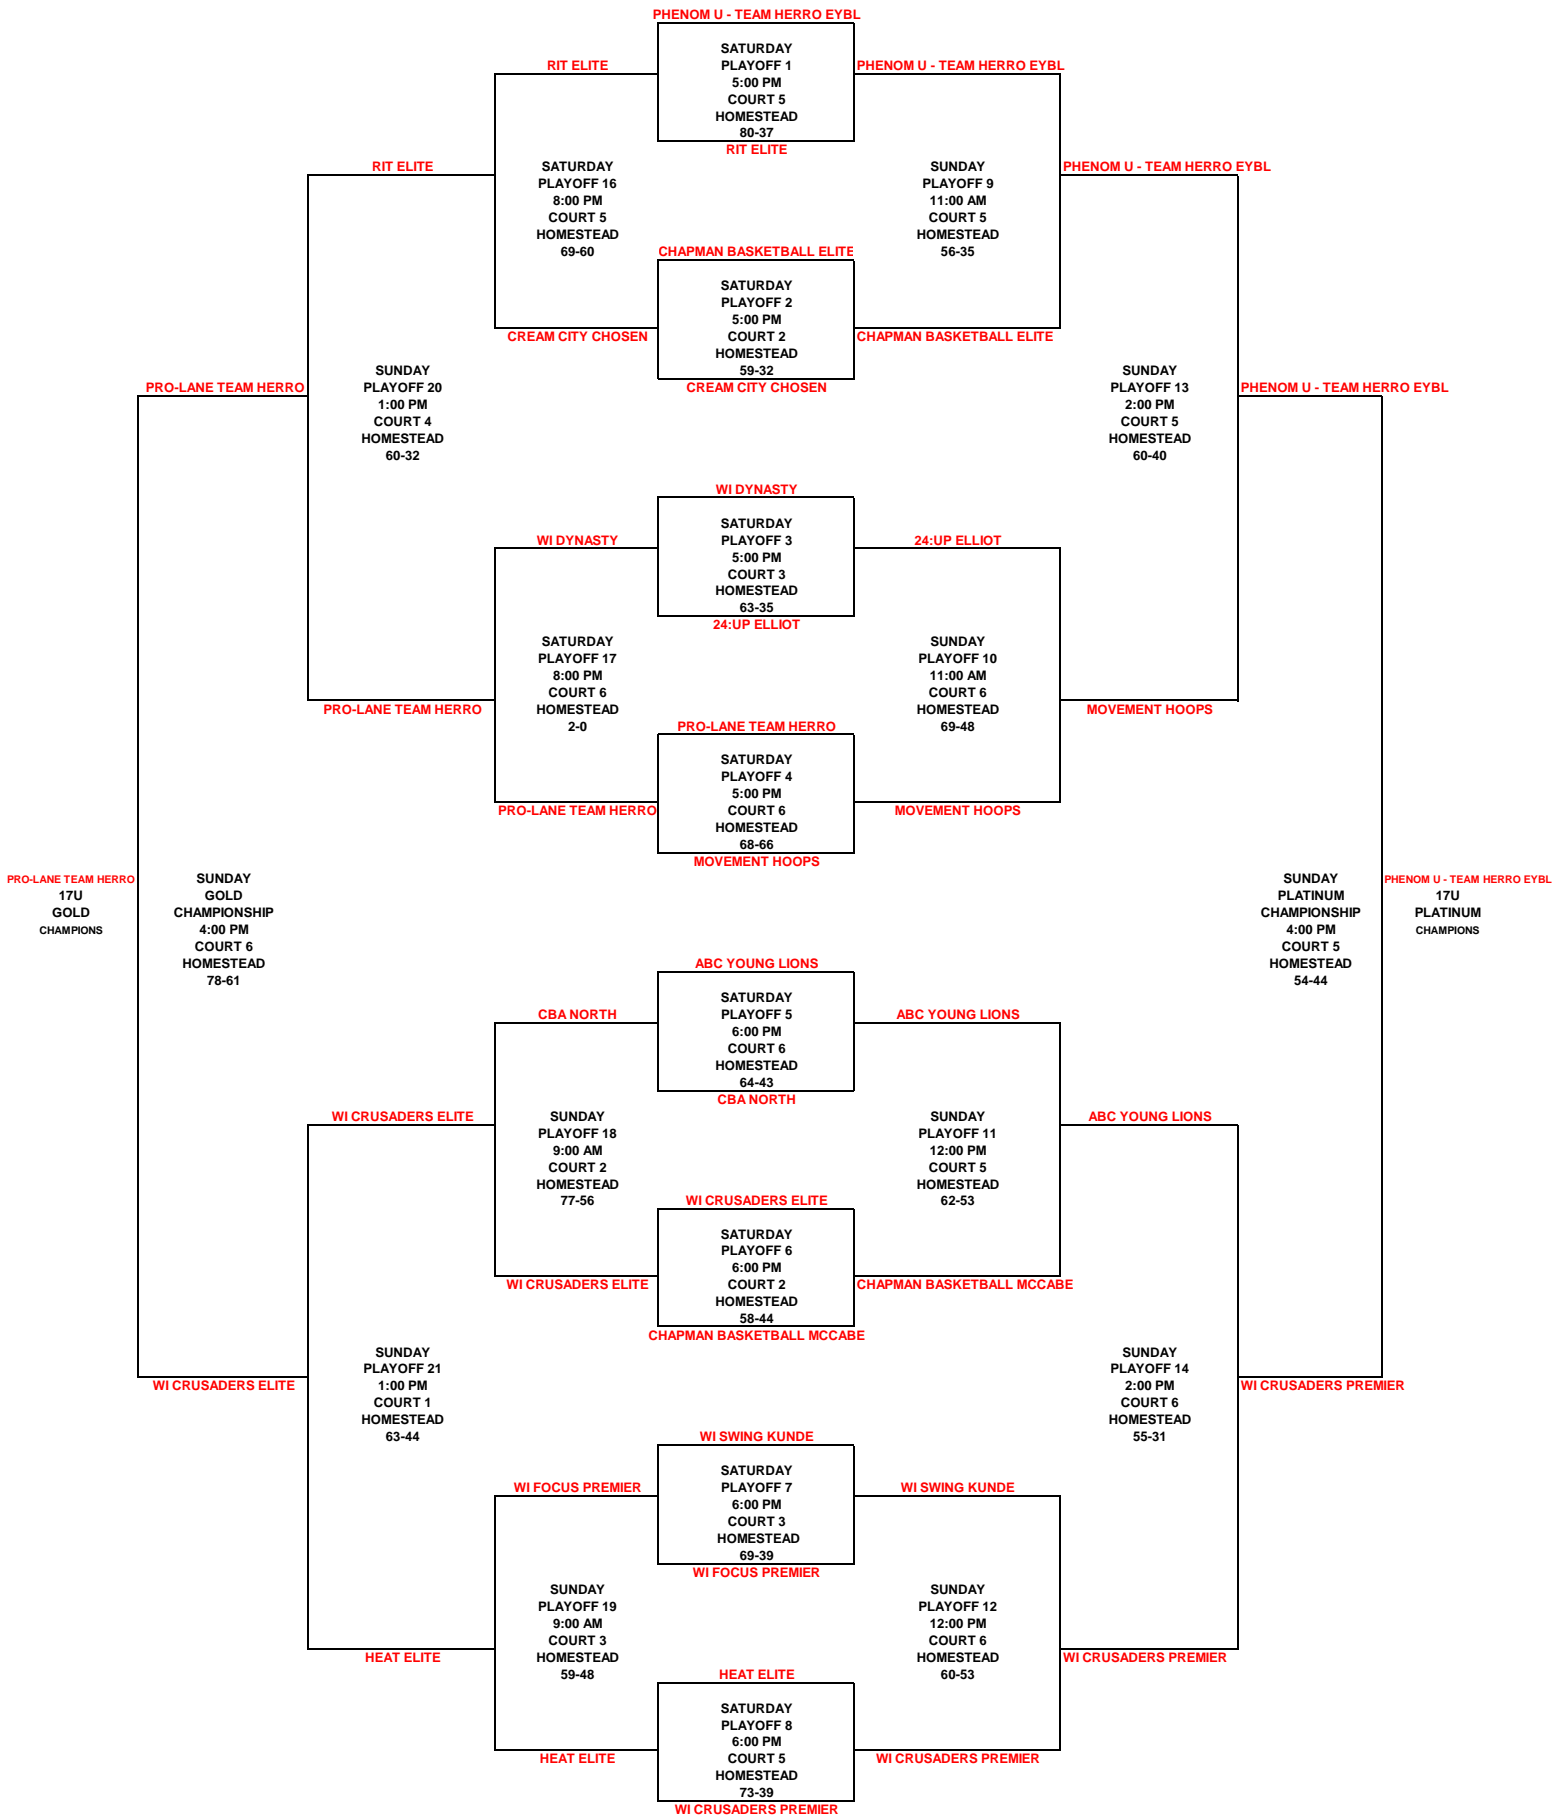

2022 WI SPRING SHOWDOWN
17U GOLD BRACKET   APRIL 30-MAY 1   **17U PLATINUM BRACKET**